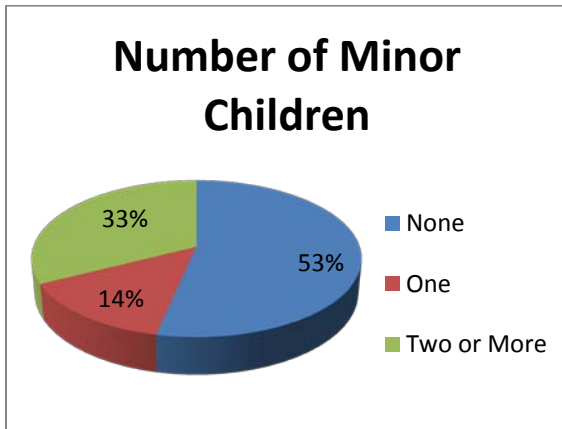

Serious/Violent/Excluded Population