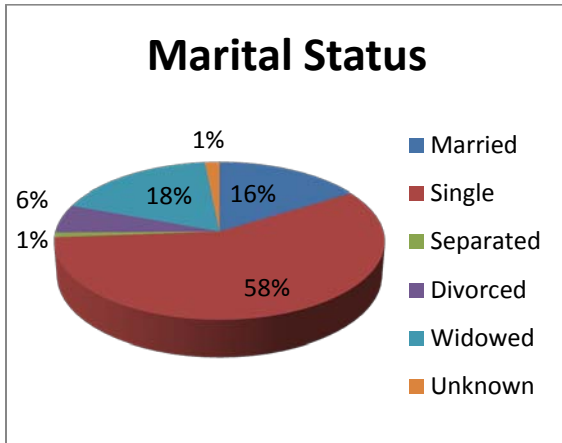

**Characteristics of the total population of offenders sentenced to prison in Sutter County in 2010.
Comparison of N/N/N (N=191) and Serious/Violent/Excluded (N=72)**

N/N/N Population

Serious/Violent/Excluded Population