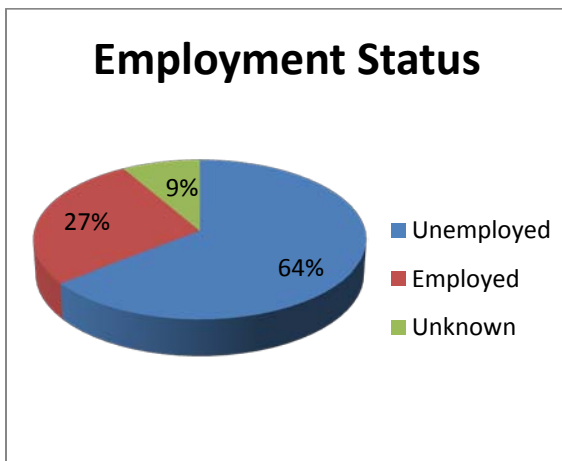

Serious/Violent/Excluded Population