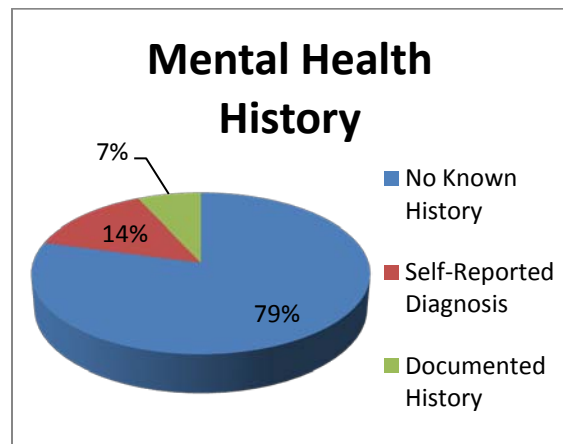

Serious/Violent/Excluded Population