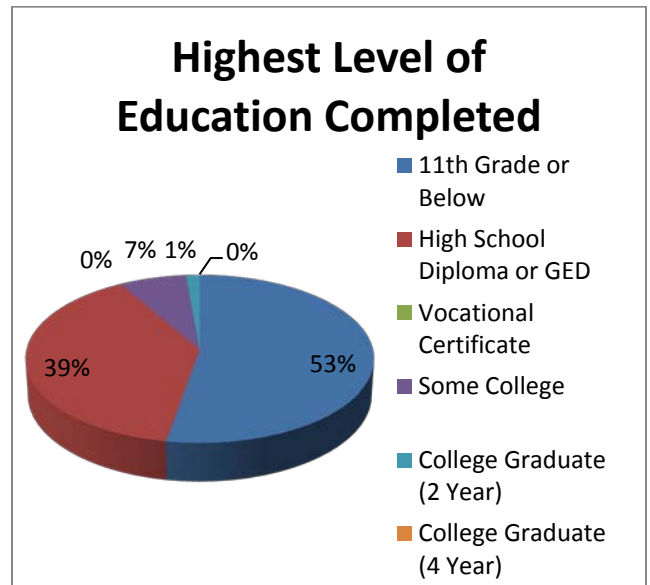

Serious/Violent/Excluded Population