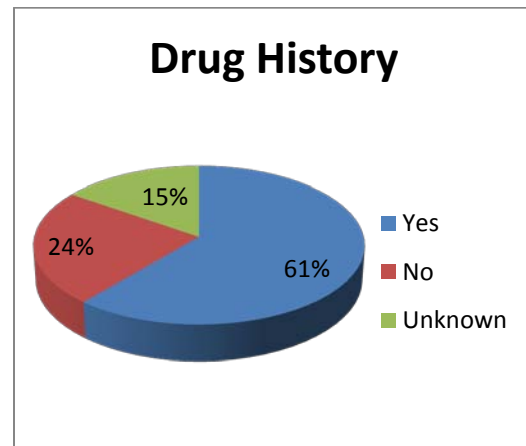

**Characteristics of the total population of offenders sentenced to prison in Sutter County in 2010.
Comparison of N/N/N (N=191) and Serious/Violent/Excluded (N=72)**

N/N/N Population

Serious/Violent/Excluded Population