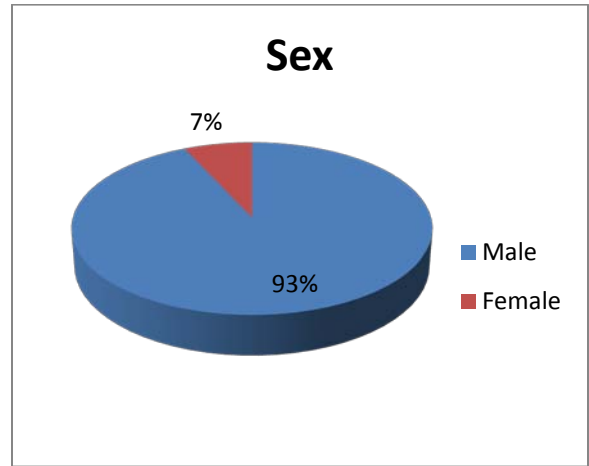

**Characteristics of the total population of offenders sentenced to prison in Sutter County in 2010.
Comparison of N/N/N (N=191) and Serious/Violent/Excluded (N=72)**

N/N/N Population

Serious/Violent/Excluded Population