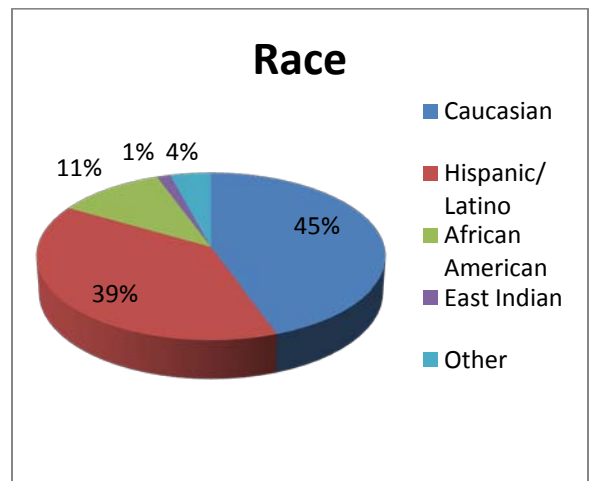

**Characteristics of the total population of offenders sentenced to prison in Sutter County in 2010.
Comparison of N/N/N (N=191) and Serious/Violent/Excluded (N=72)**

N/N/N Population

Serious/Violent/Excluded Population