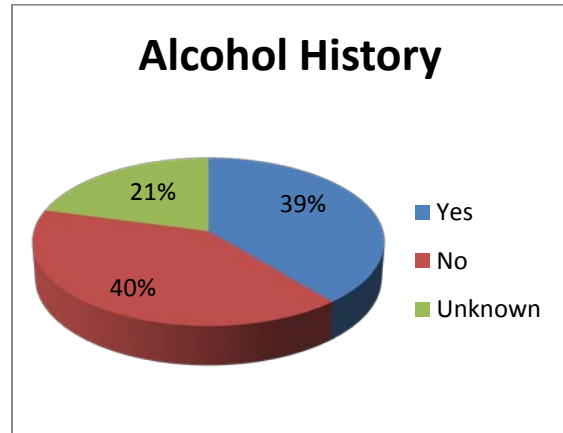

Serious/Violent/Excluded Population