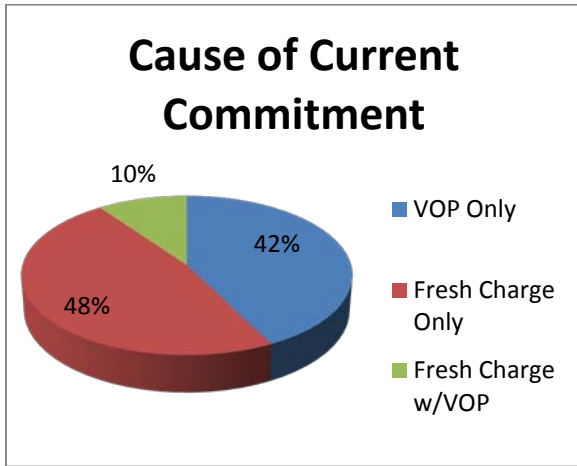

**Characteristics of the total population of offenders sentenced to prison in Sutter County in 2010.
Comparison of N/N/N (N=191) and Serious/Violent/Excluded (N=72)**

N/N/N Population

Serious/Violent/Excluded Population