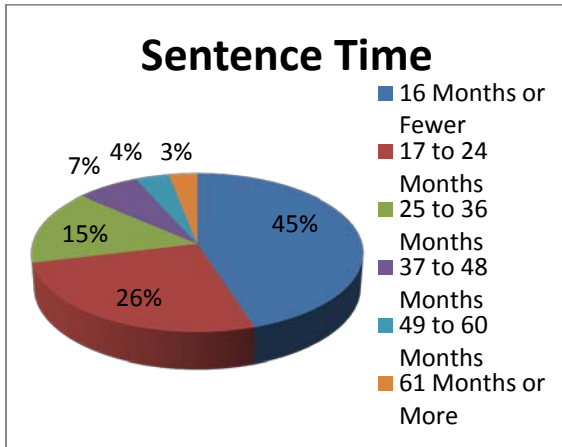

**Characteristics of the total population of offenders sentenced to prison in Sutter County in 2010.
Comparison of N/N/N (N=191) and Serious/Violent/Excluded (N=72)**

N/N/N Population

Serious/Violent/Excluded Population