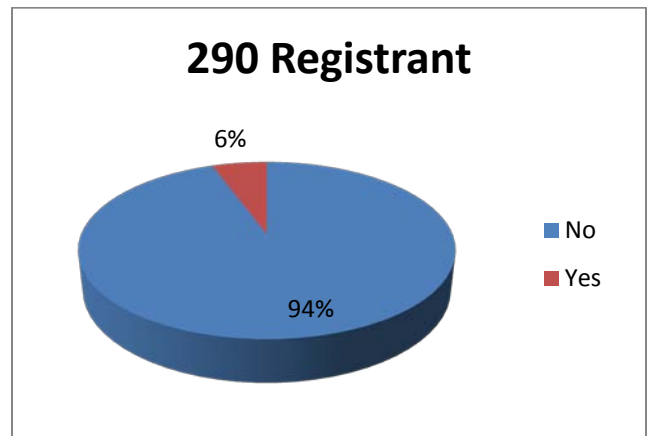

Serious/Violent/Excluded Population