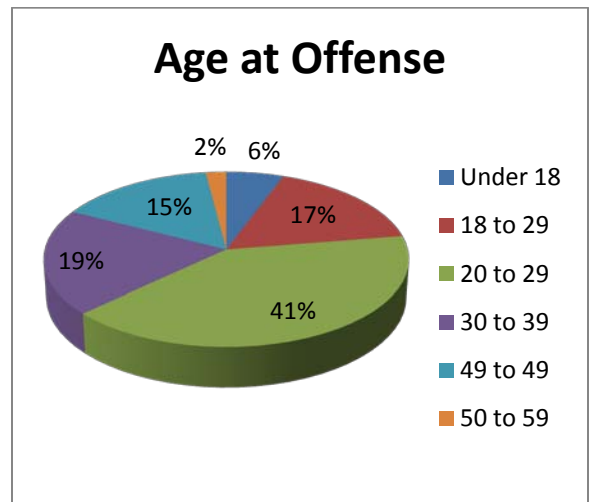

**Characteristics of the total population of offenders sentenced to prison in Sutter County in 2010.
Comparison of N/N/N (N=191) and Serious/Violent/Excluded (N=72)**

N/N/N Population

Serious/Violent/Excluded Population