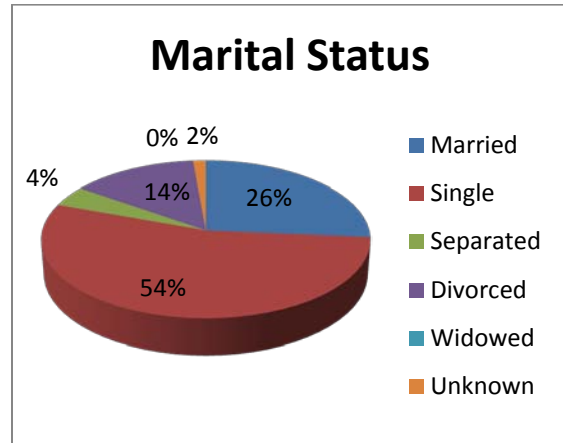

**Characteristics of the total population of offenders sentenced to prison in Sutter County in 2010.
Comparison of N/N/N (N=191) and Serious/Violent/Excluded (N=72)**

N/N/N Population

Serious/Violent/Excluded Population