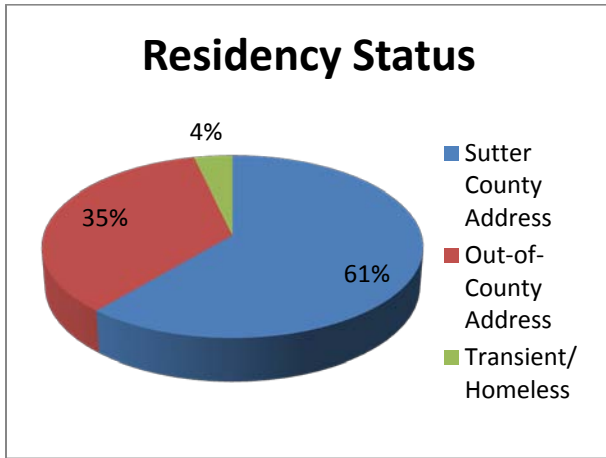

**Characteristics of the total population of offenders sentenced to prison in Sutter County in 2010.
Comparison of N/N/N (N=191) and Serious/Violent/Excluded (N=72)**

N/N/N Population