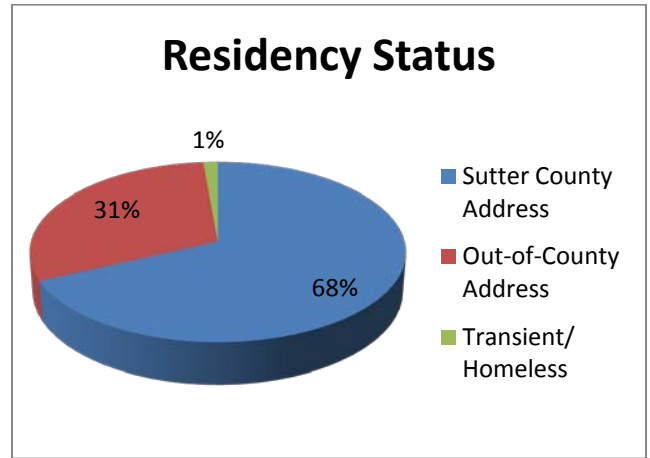

Serious/Violent/Excluded Population