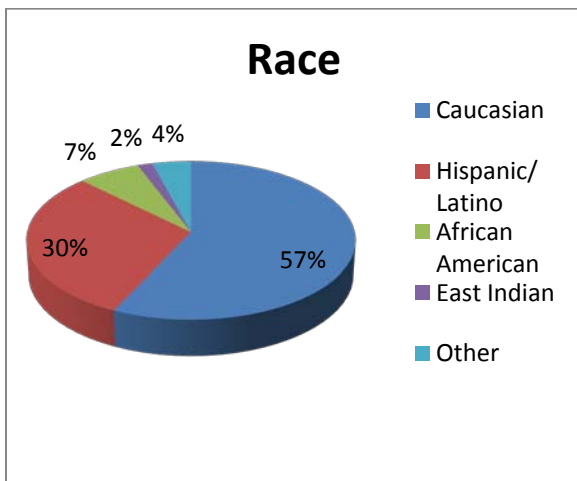

**Characteristics of the total population of offenders sentenced to prison in Sutter County in 2010.
Comparison of N/N/N (N=191) and Serious/Violent/Excluded (N=72)**

N/N/N Population

Serious/Violent/Excluded Population