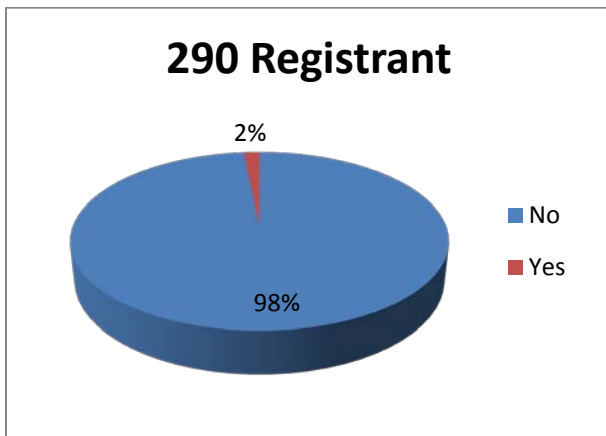

Serious/Violent/Excluded Population