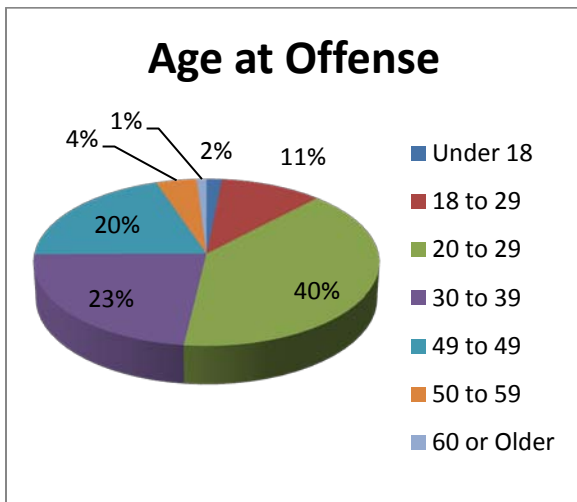

**Characteristics of the total population of offenders sentenced to prison in Sutter County in 2010.
Comparison of N/N/N (N=191) and Serious/Violent/Excluded (N=72)**

N/N/N Population

Serious/Violent/Excluded Population