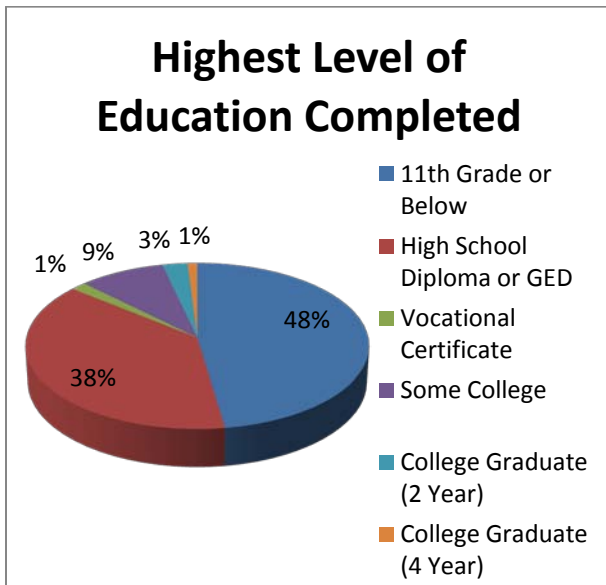

Serious/Violent/Excluded Population