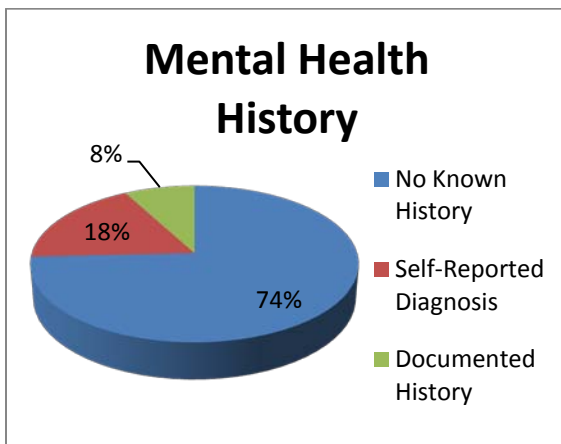

Serious/Violent/Excluded Population