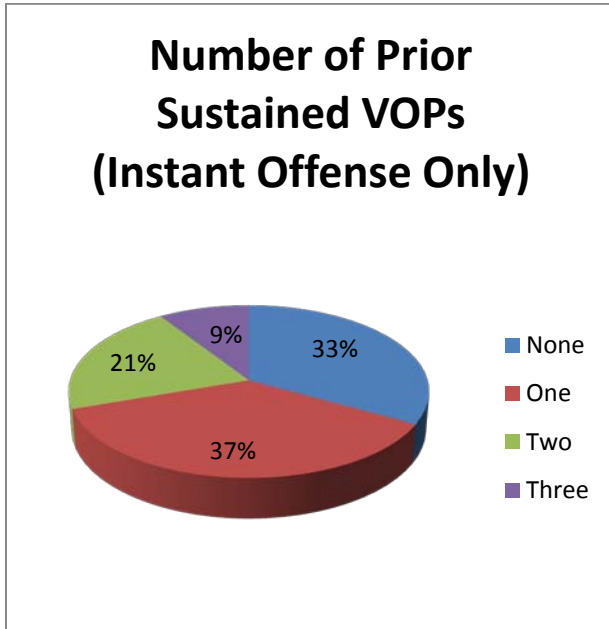

**Characteristics of the total population of offenders sentenced to prison in Sutter County in 2010.
Comparison of N/N/N (N=191) and Serious/Violent/Excluded (N=72)**

N/N/N Population