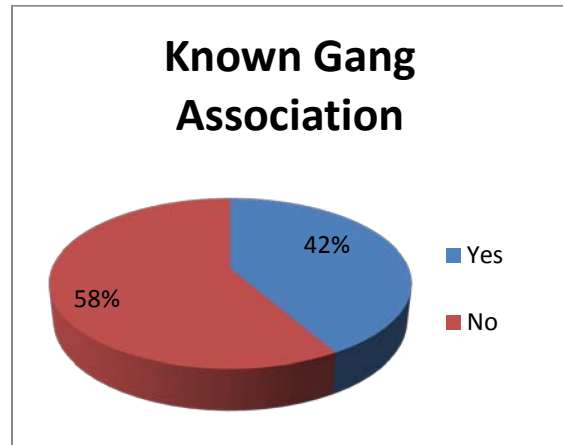

Serious/Violent/Excluded Population