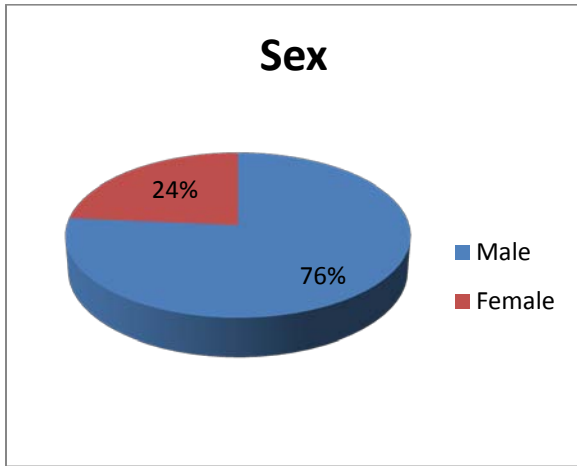

**Characteristics of the total population of offenders sentenced to prison in Sutter County in 2010.
Comparison of N/N/N (N=191) and Serious/Violent/Excluded (N=72)**

N/N/N Population

Serious/Violent/Excluded Population