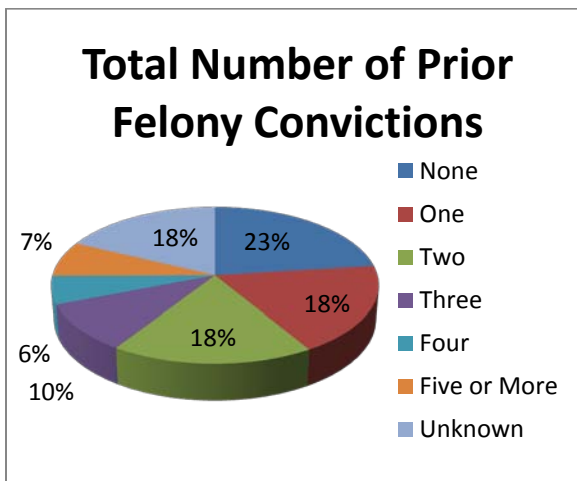

**Characteristics of the total population of offenders sentenced to prison in Sutter County in 2010.
Comparison of N/N/N (N=191) and Serious/Violent/Excluded (N=72)**

N/N/N Population

Serious/Violent/Excluded Population