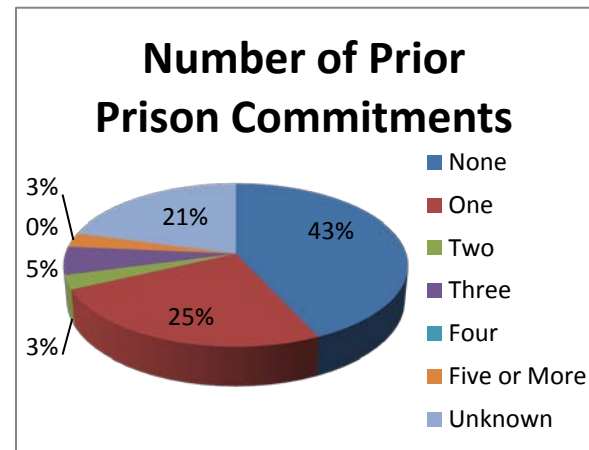

**Characteristics of the total population of offenders sentenced to prison in Sutter County in 2010.
Comparison of N/N/N (N=191) and Serious/Violent/Excluded (N=72)**

N/N/N Population

Serious/Violent/Excluded Population