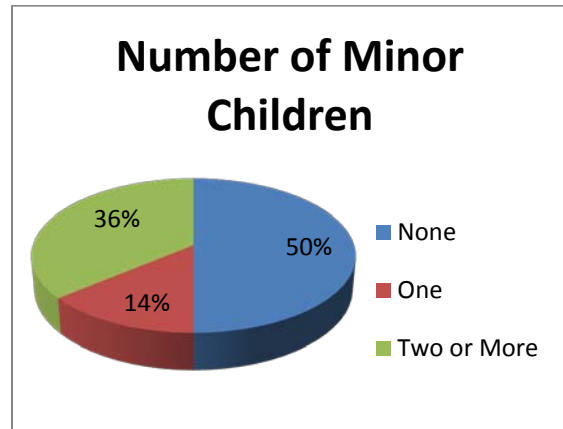

Serious/Violent/Excluded Population