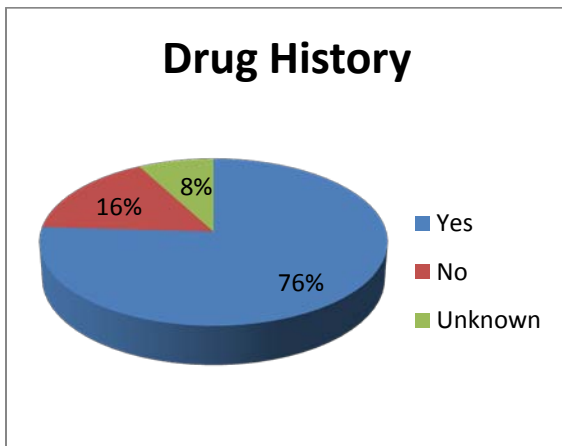

**Characteristics of the total population of offenders sentenced to prison in Sutter County in 2010.
Comparison of N/N/N (N=191) and Serious/Violent/Excluded (N=72)**

N/N/N Population

Serious/Violent/Excluded Population