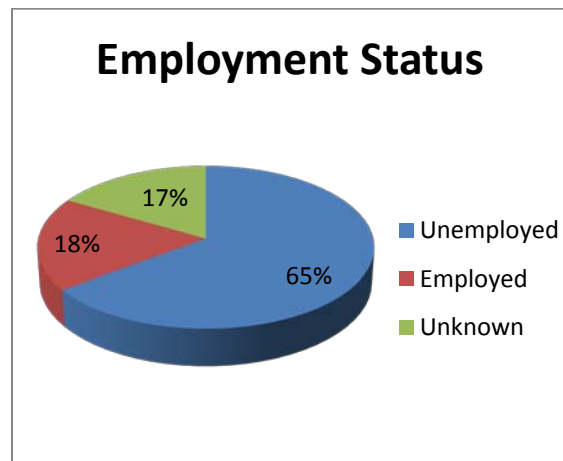

Serious/Violent/Excluded Population