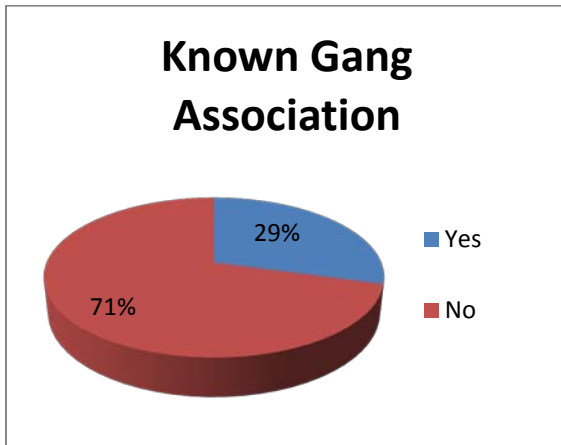

**Characteristics of the total population of offenders sentenced to prison in Sutter County in 2010.
Comparison of N/N/N (N=191) and Serious/Violent/Excluded (N=72)**

N/N/N Population

Serious/Violent/Excluded Population