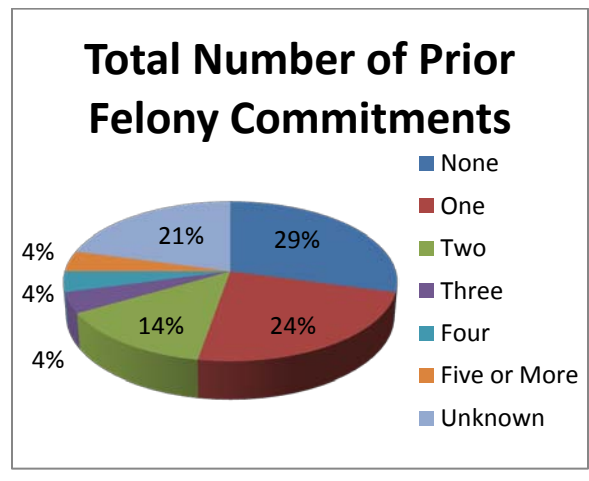

**Characteristics of the total population of offenders sentenced to prison in Sutter County in 2010.
Comparison of N/N/N (N=191) and Serious/Violent/Excluded (N=72)**

N/N/N Population

Serious/Violent/Excluded Population