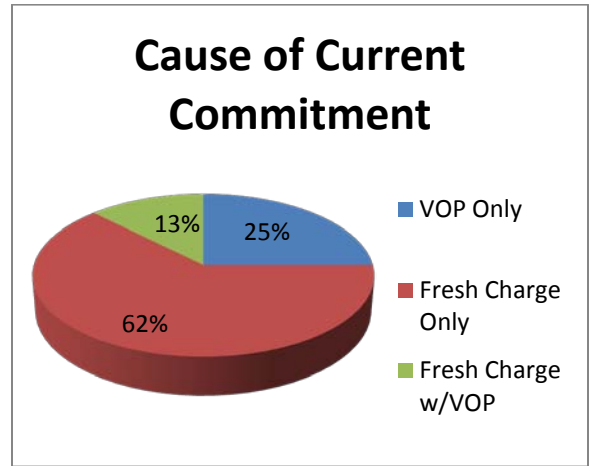

**Characteristics of the total population of offenders sentenced to prison in Sutter County in 2010.
Comparison of N/N/N (N=191) and Serious/Violent/Excluded (N=72)**

N/N/N Population

Serious/Violent/Excluded Population