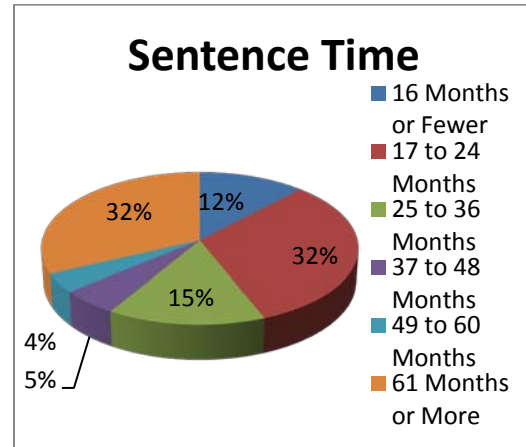

**Characteristics of the total population of offenders sentenced to prison in Sutter County in 2010.
Comparison of N/N/N (N=191) and Serious/Violent/Excluded (N=72)**

N/N/N Population

Serious/Violent/Excluded Population