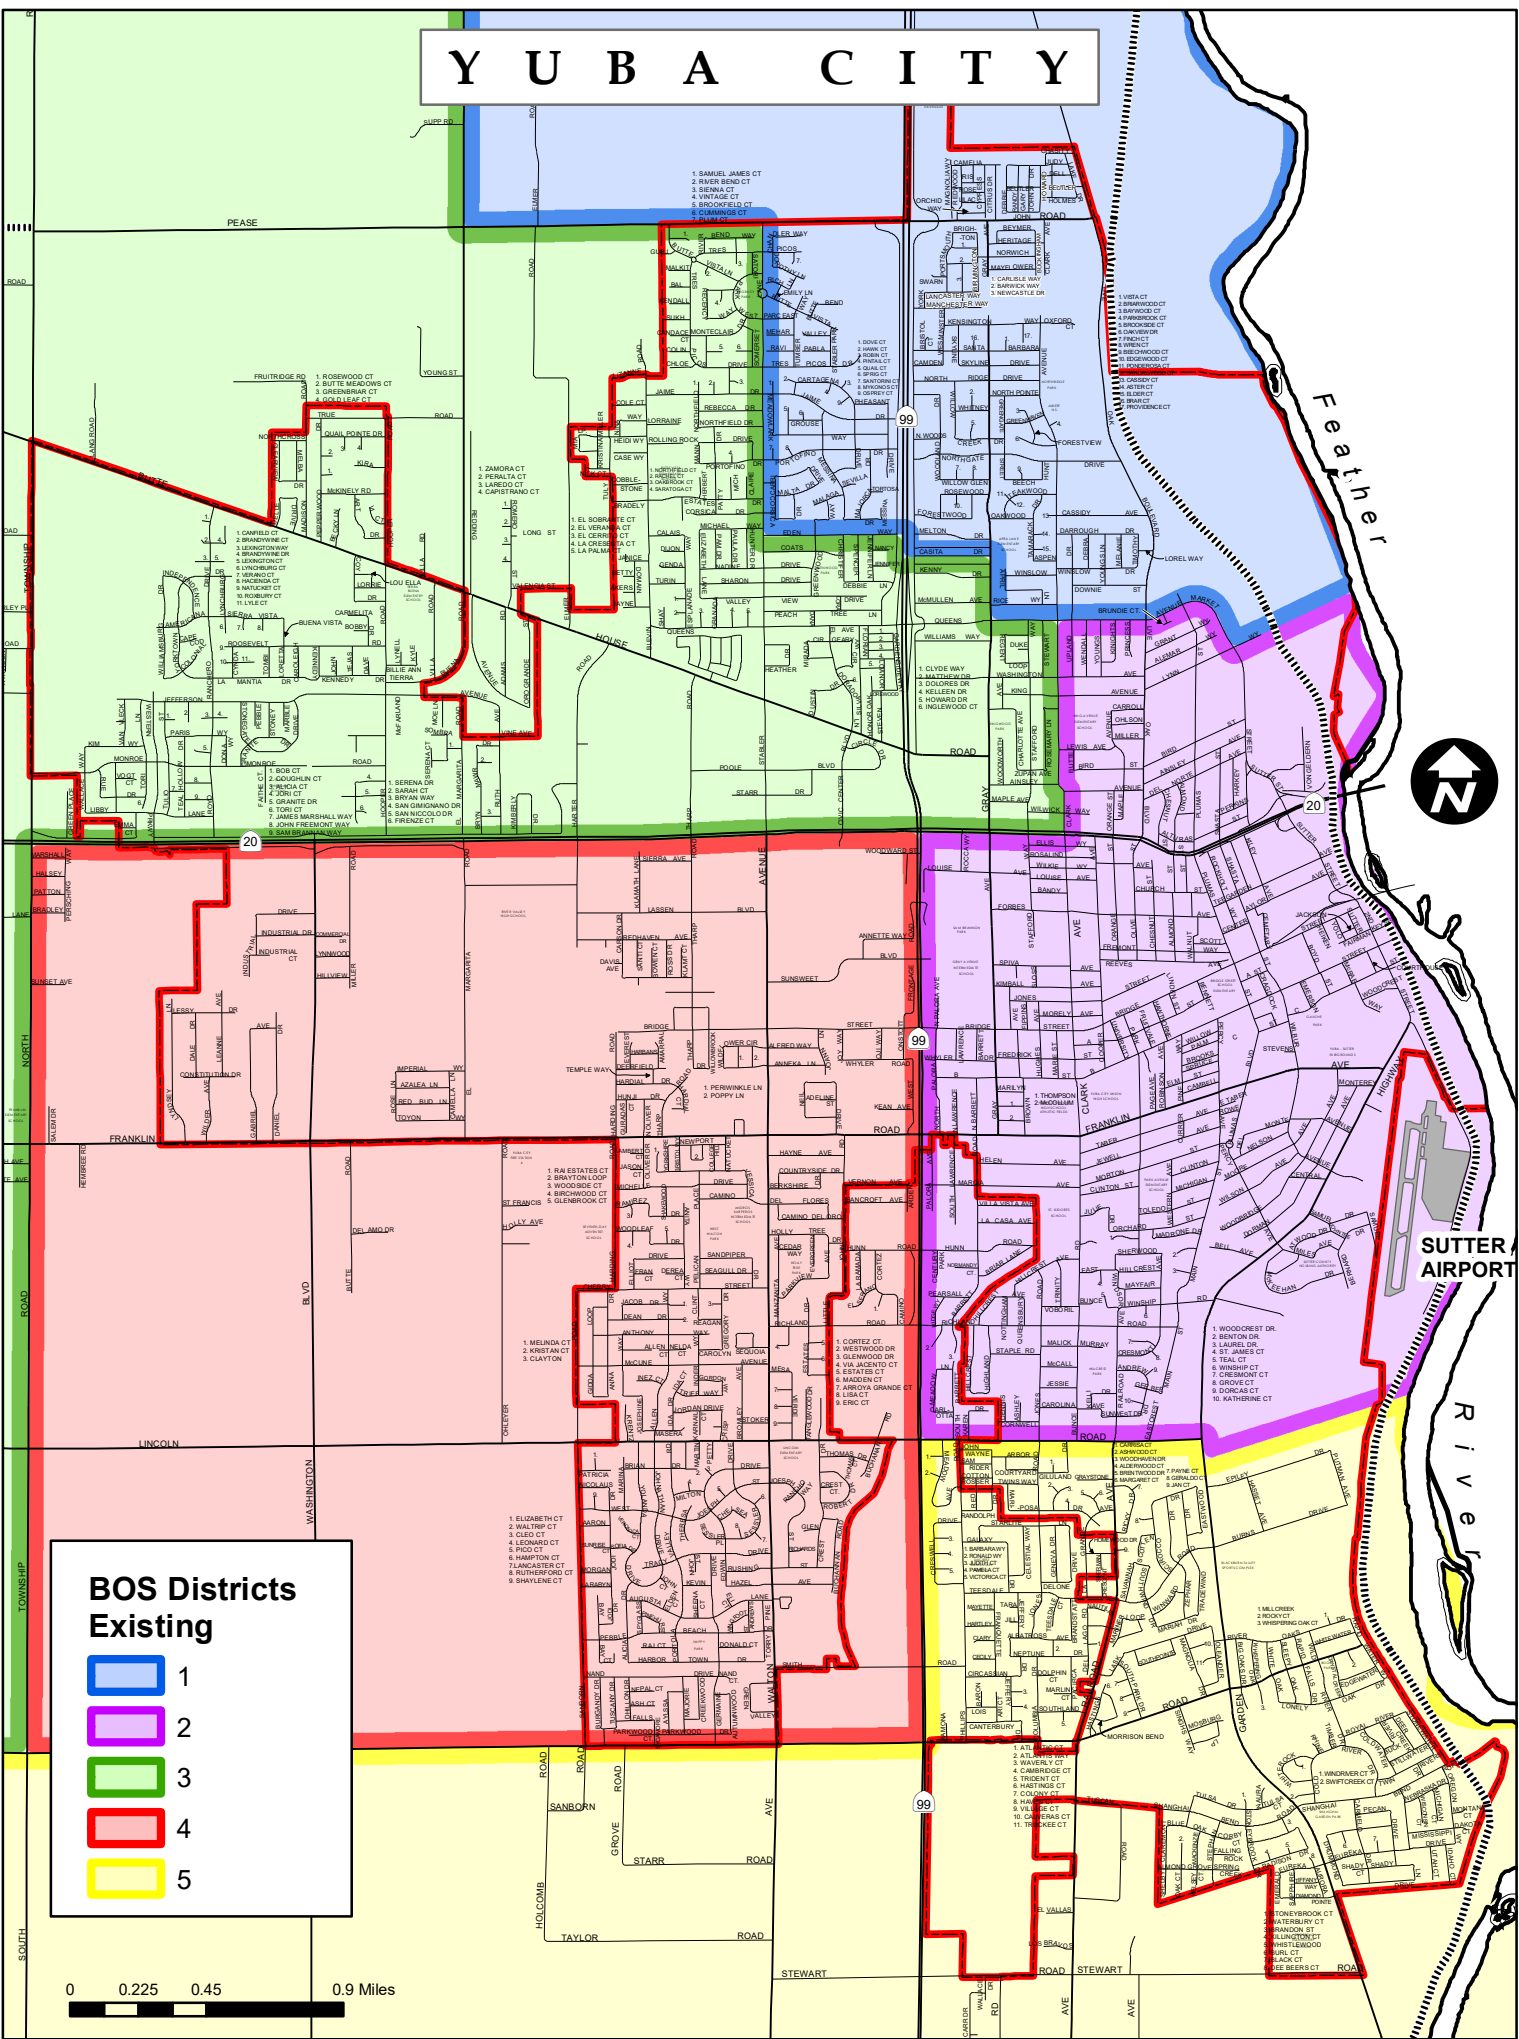

Y U B A C I T Y

BOS Districts Existing

- 1
- 2
- 3
- 4
- 5

0 0.225 0.45 0.9 Miles

SUTTER AIRPORT

River

Map labels include major roads: PEASE, FRUITRIDGE RD, YOUNG ST, LONG ST, HOPE, STARR DR, FRANKLIN, LINCOLN, WASHINGTON, SANBORN, GROVE, TAYLOR, STEWART, HOLCOMB, SANBORN, GROVE, TAYLOR, STEWART, and Highway 99, Highway 20. District numbers 1 through 5 are also labeled on the map.