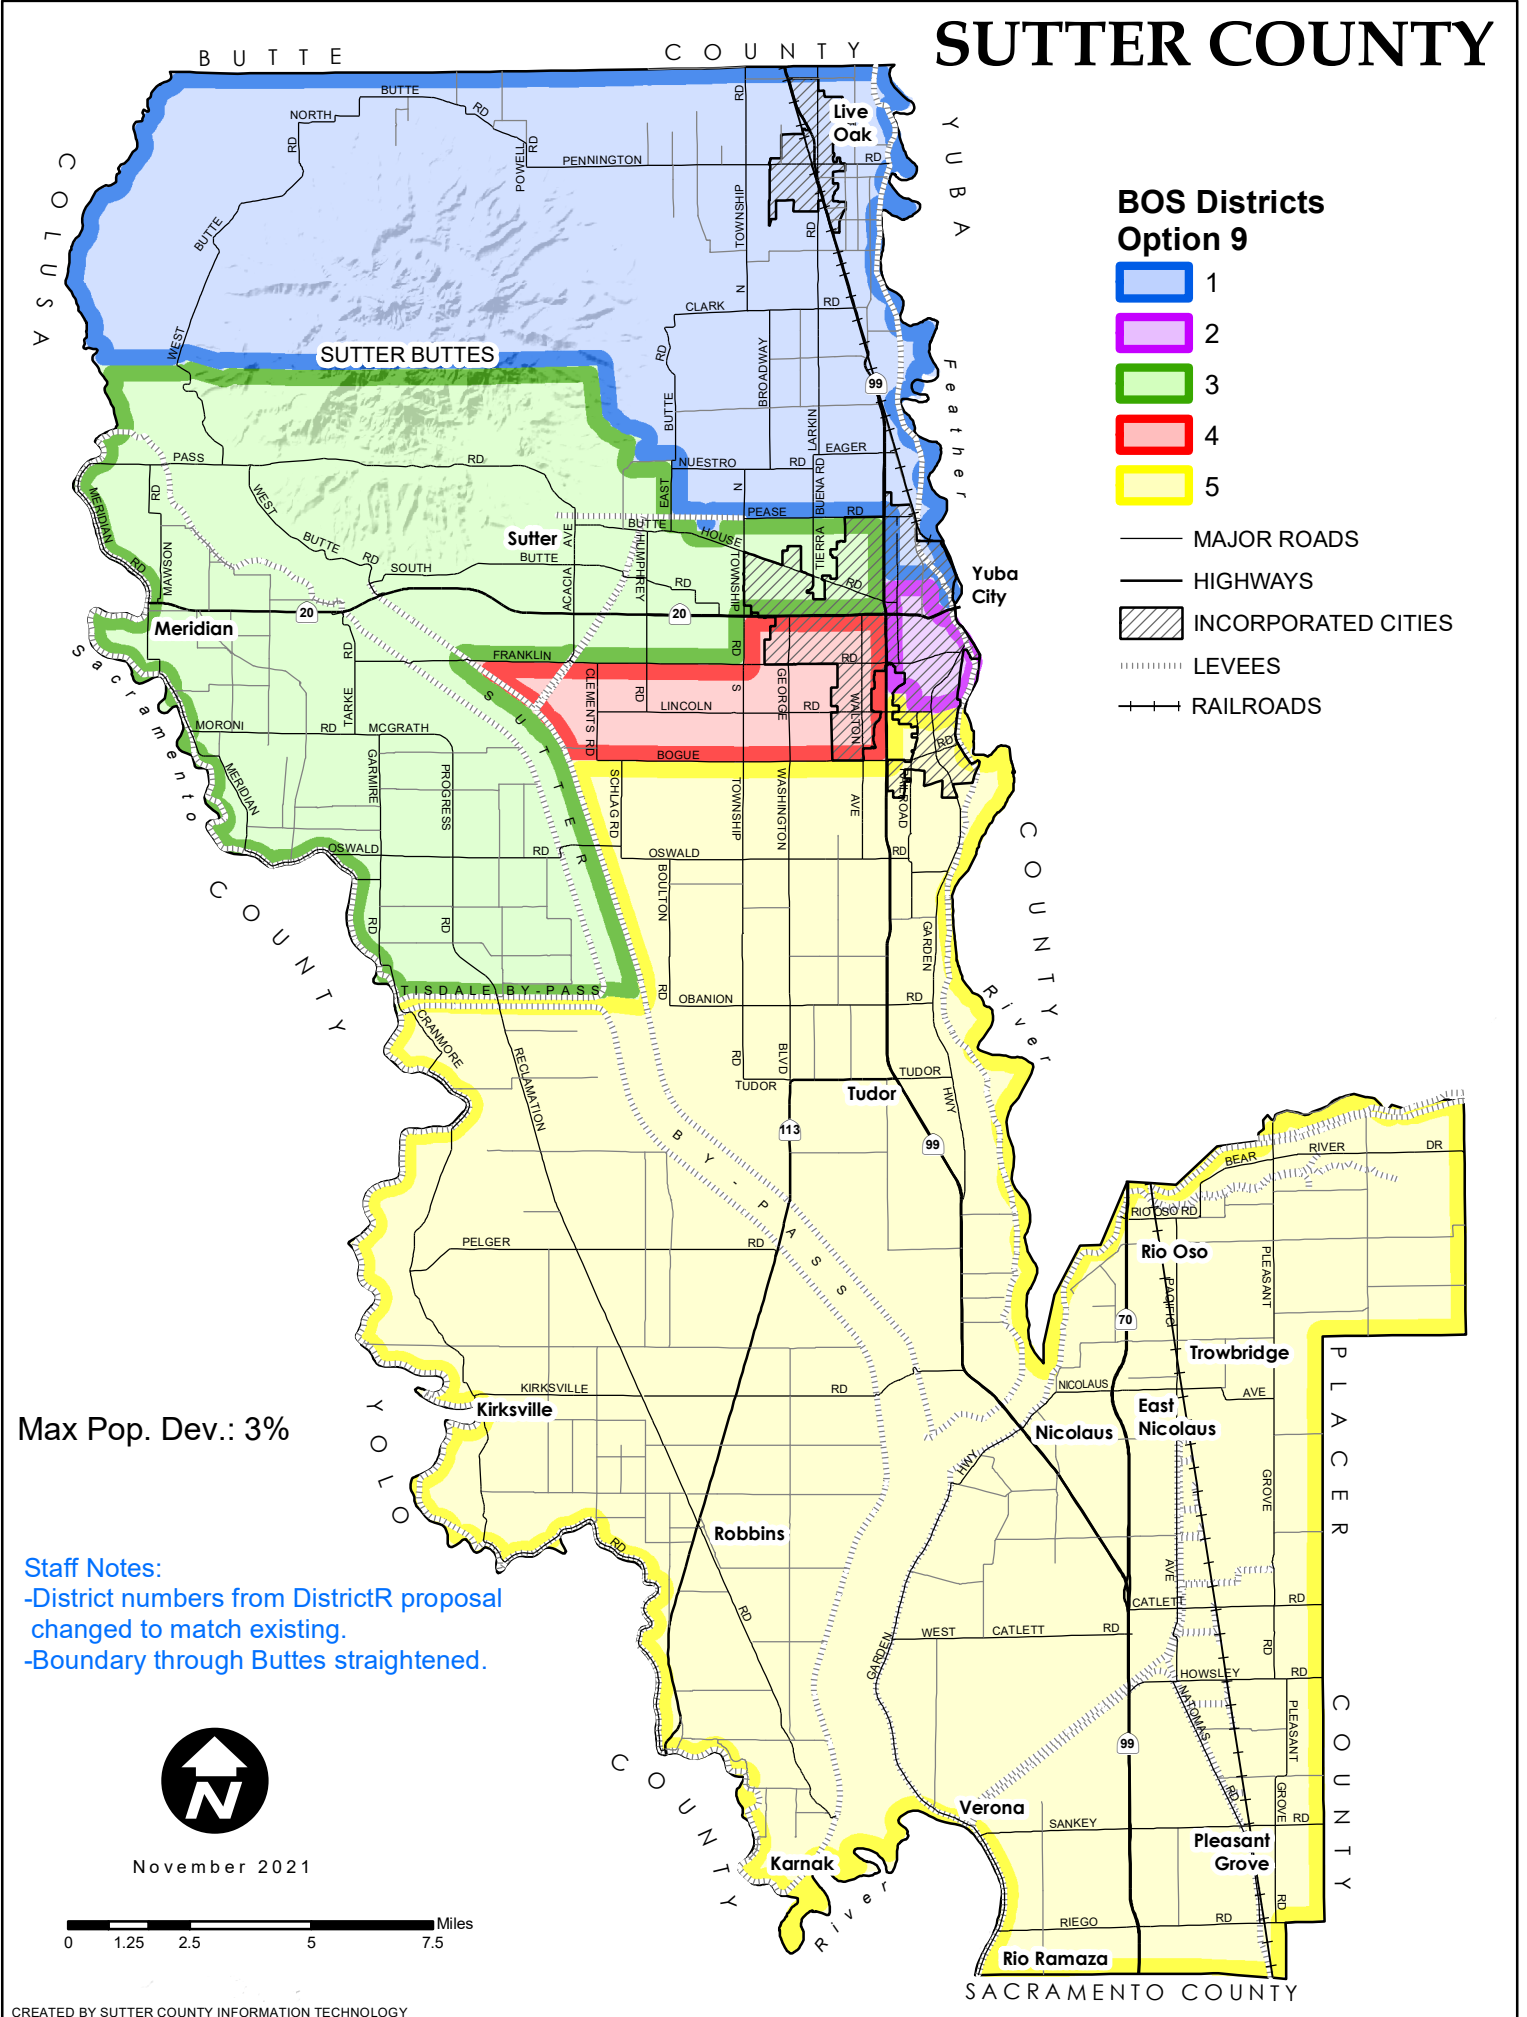

# SUTTER COUNTY

## BOS Districts Option 9

- 1
- 2
- 3
- 4
- 5
- MAJOR ROADS
- HIGHWAYS
- INCORPORATED CITIES
- LEVEES
- RAILROADS

Max Pop. Dev.: 3%

**Staff Notes:**  
 -District numbers from DistrictR proposal changed to match existing.  
 -Boundary through Buttes straightened.

November 2021