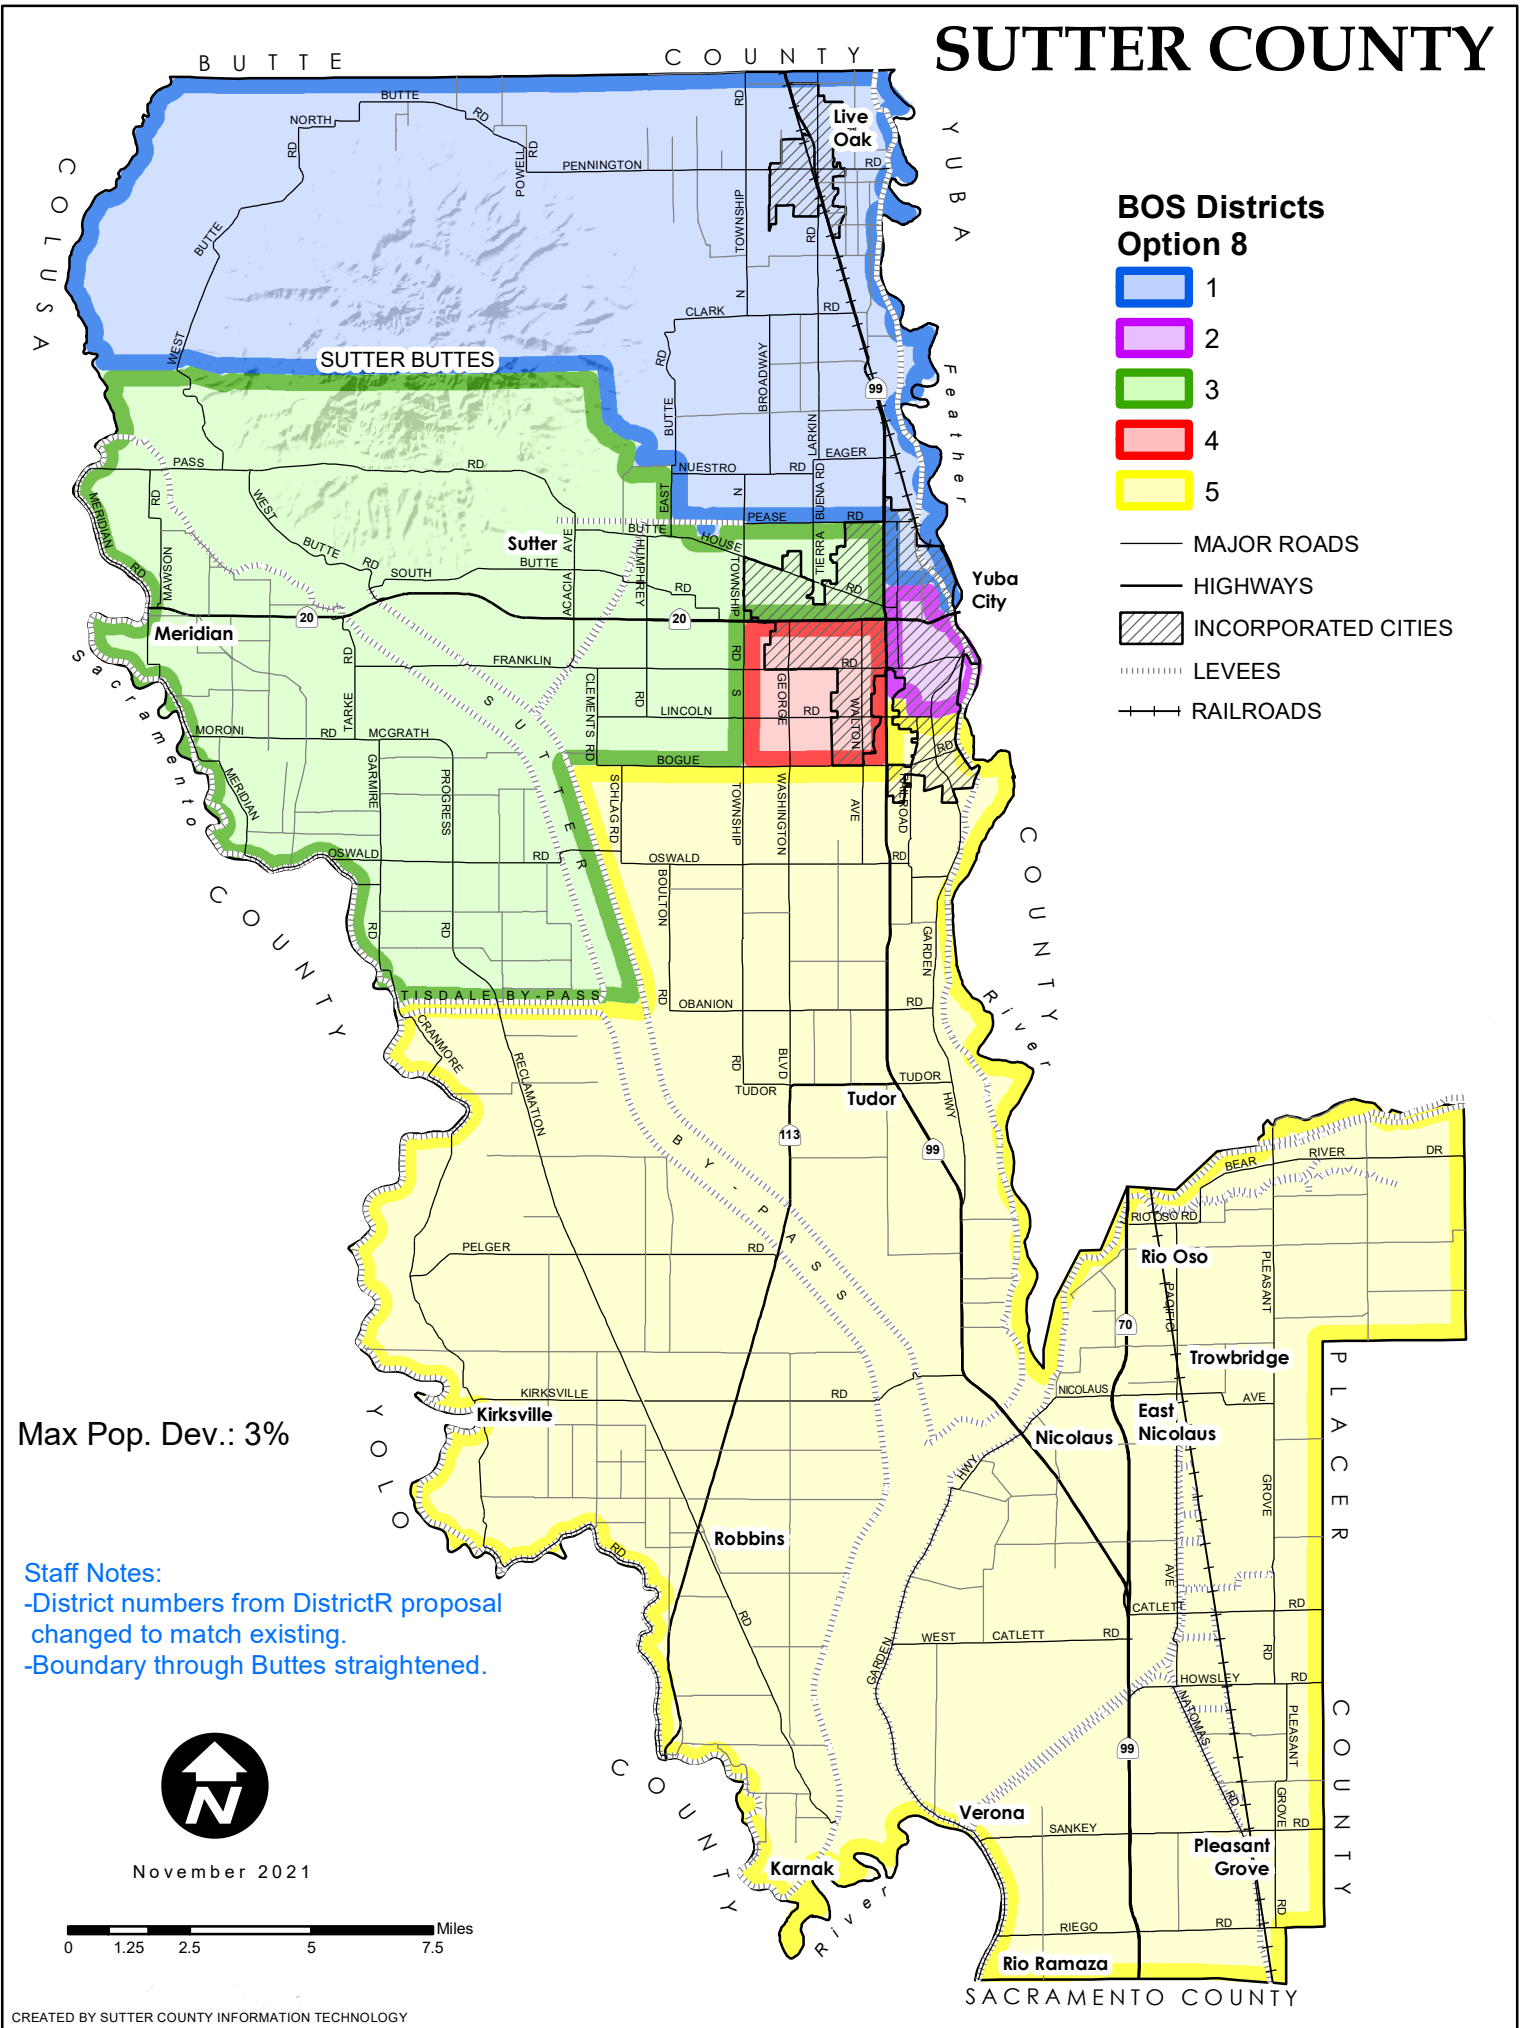

SUTTER COUNTY

Max Pop. Dev.: 3%

Staff Notes:

- District numbers from DistrictR proposal changed to match existing.
- Boundary through Buttes straightened.

November 2021