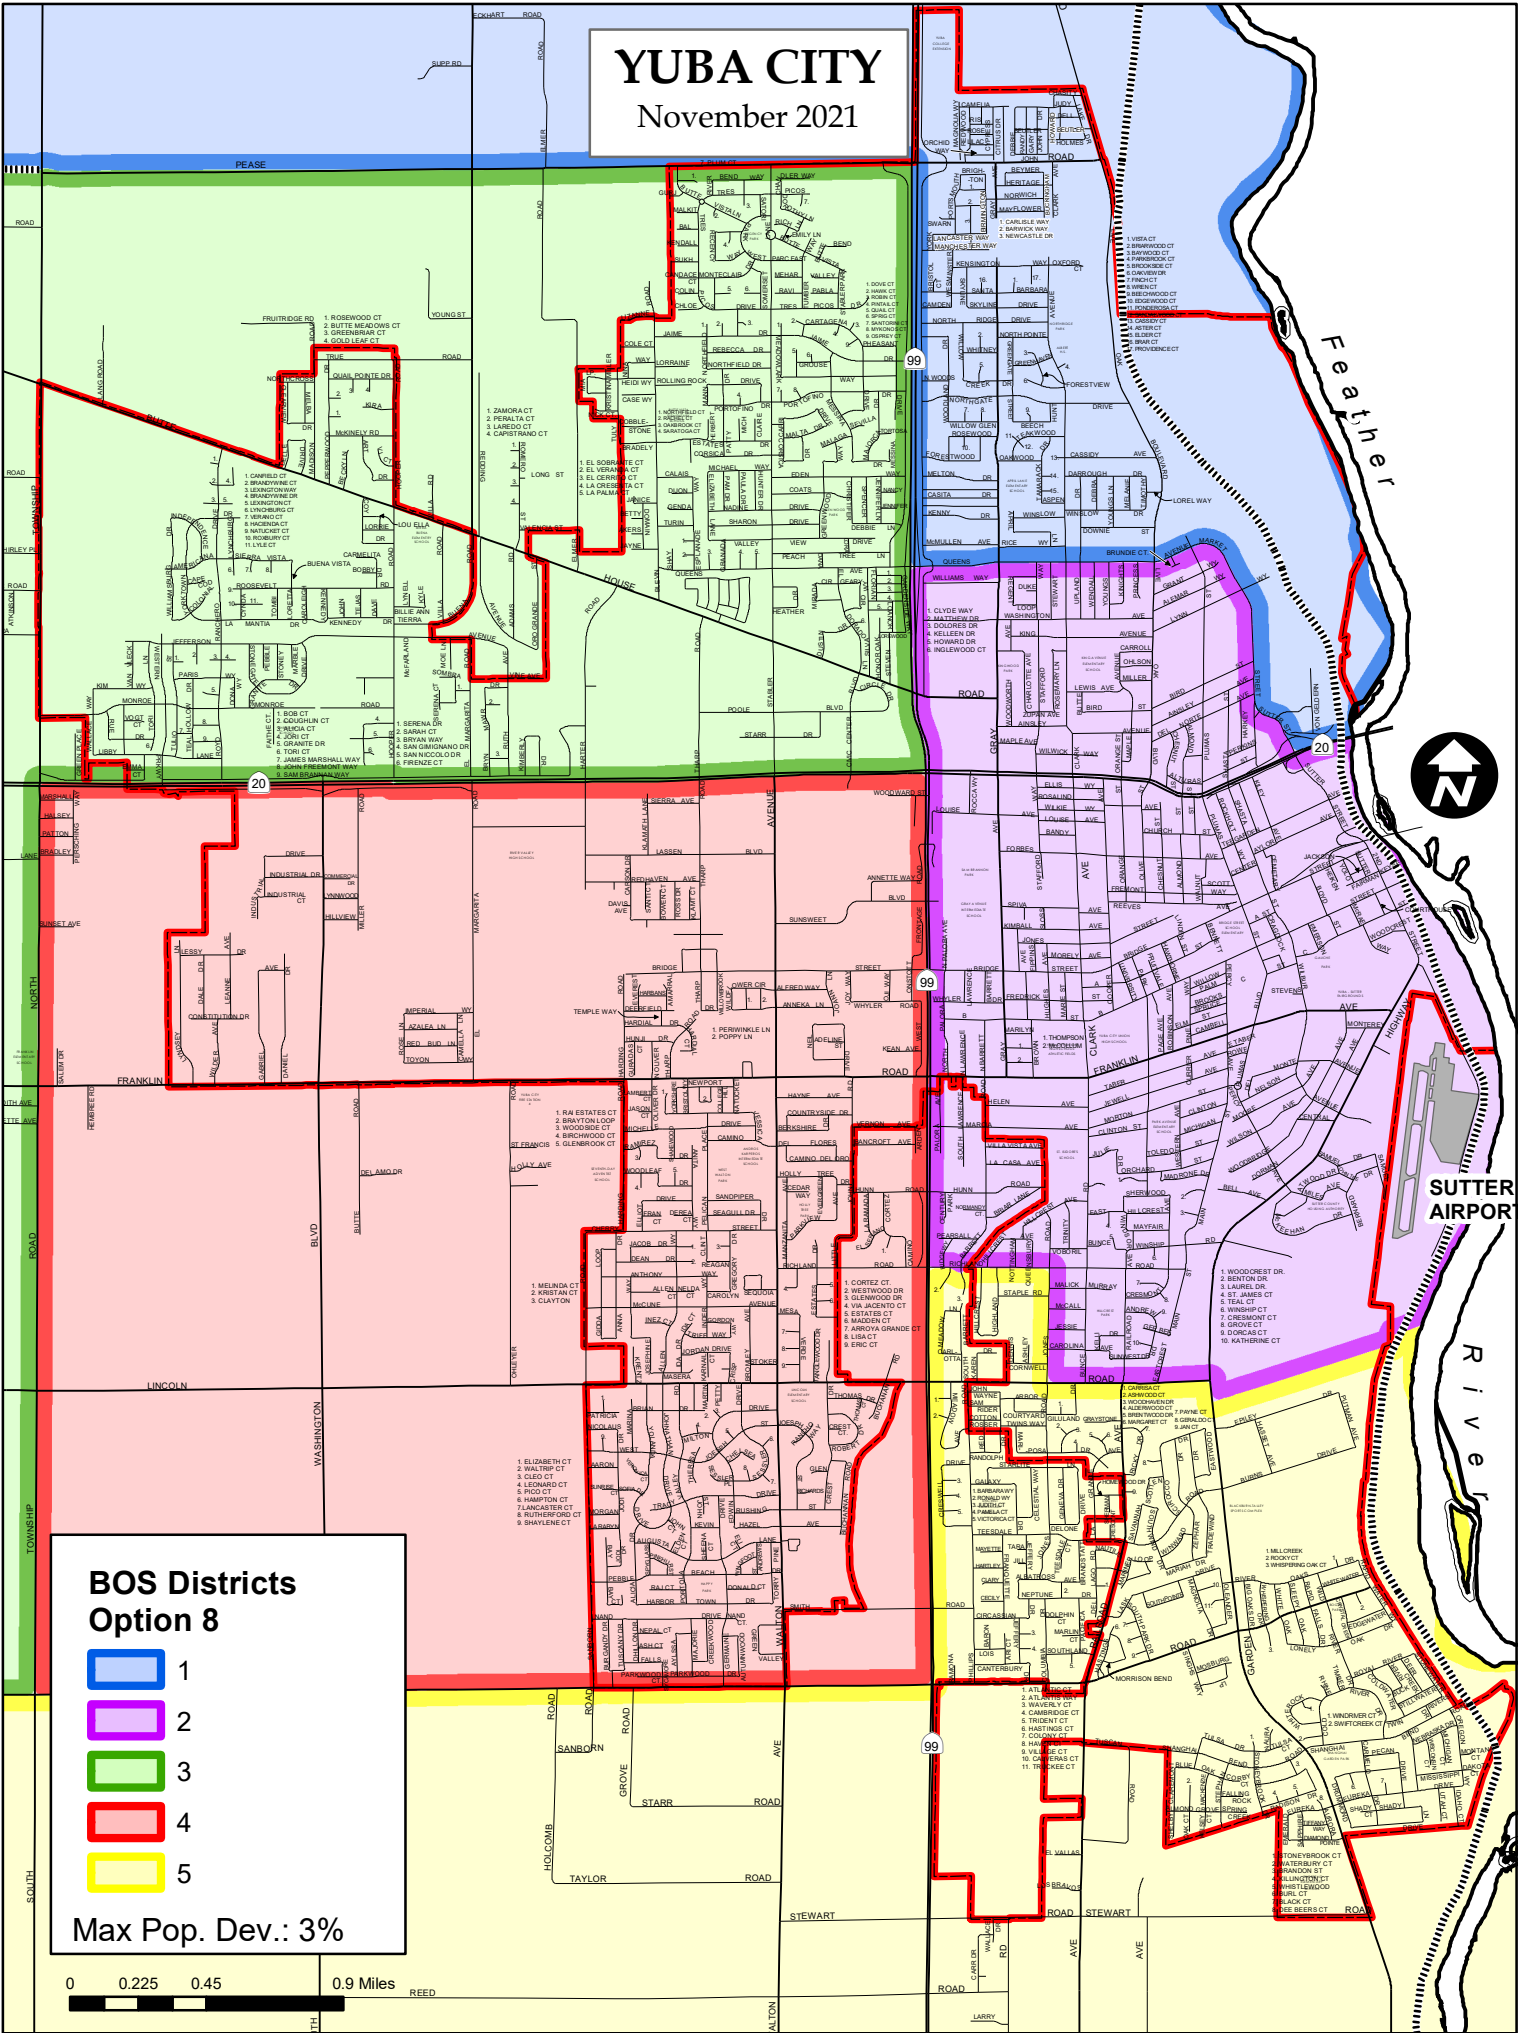

# YUBA CITY

November 2021

## BOS Districts Option 8

- 1
- 2
- 3
- 4
- 5

Max Pop. Dev.: 3%

0 0.225 0.45 0.9 Miles

SUTTER AIRPORT

Feather River