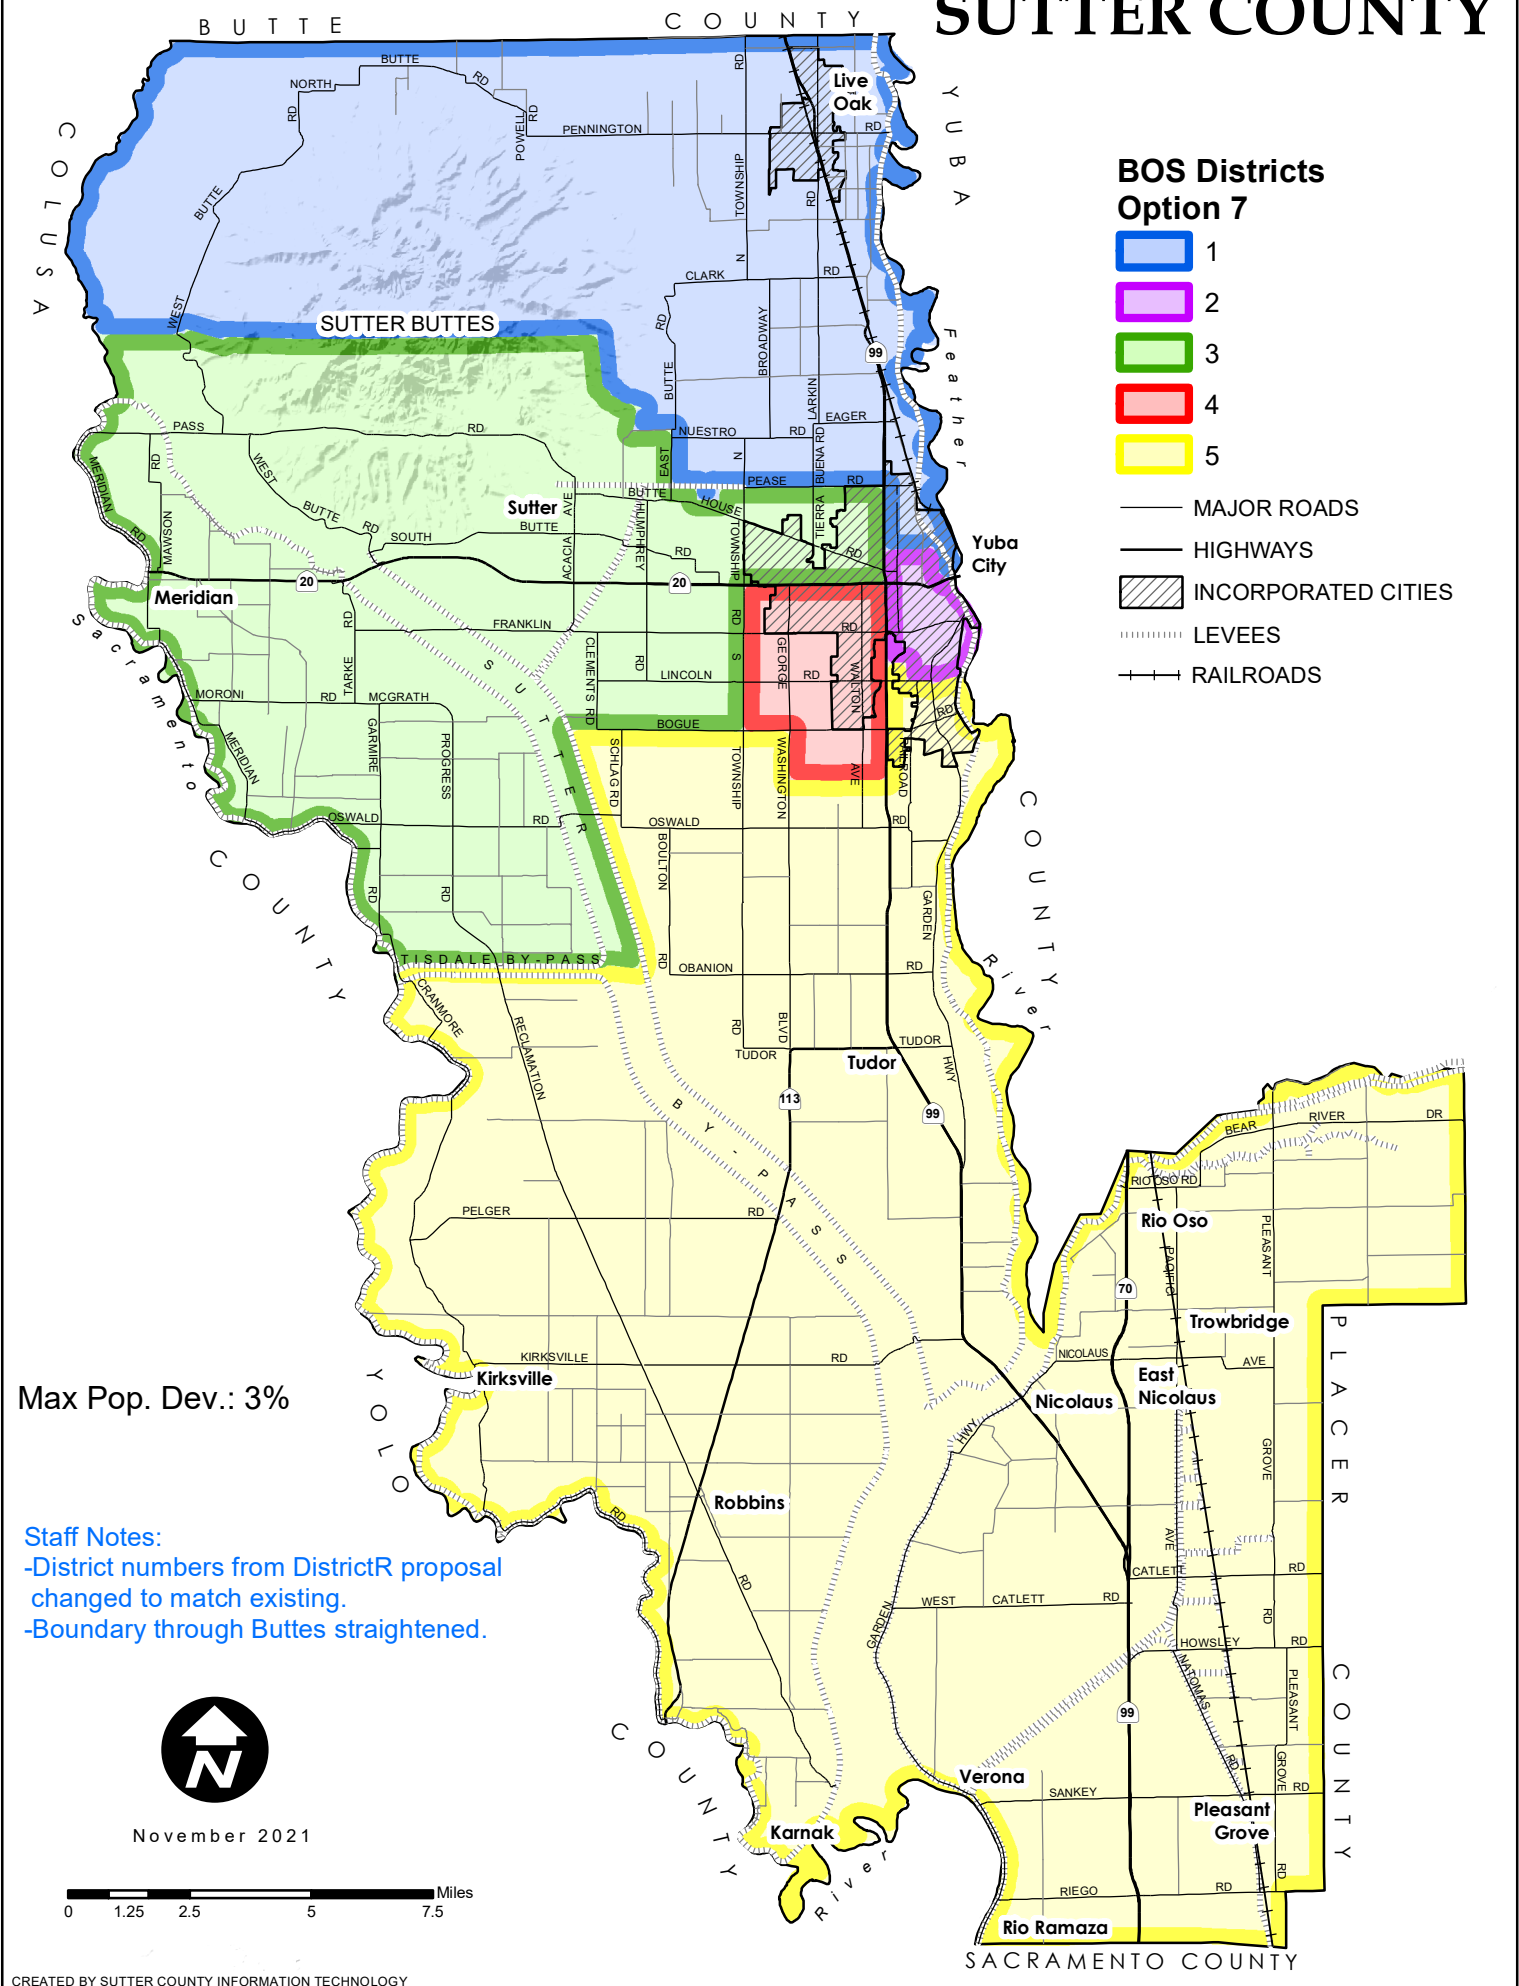

SUTTER COUNTY

BOS Districts Option 7

- 1
- 2
- 3
- 4
- 5
- MAJOR ROADS
- HIGHWAYS
- INCORPORATED CITIES
- LEVEES
- RAILROADS

Max Pop. Dev.: 3%

Staff Notes:
 -District numbers from DistrictR proposal changed to match existing.
 -Boundary through Buttes straightened.

November 2021