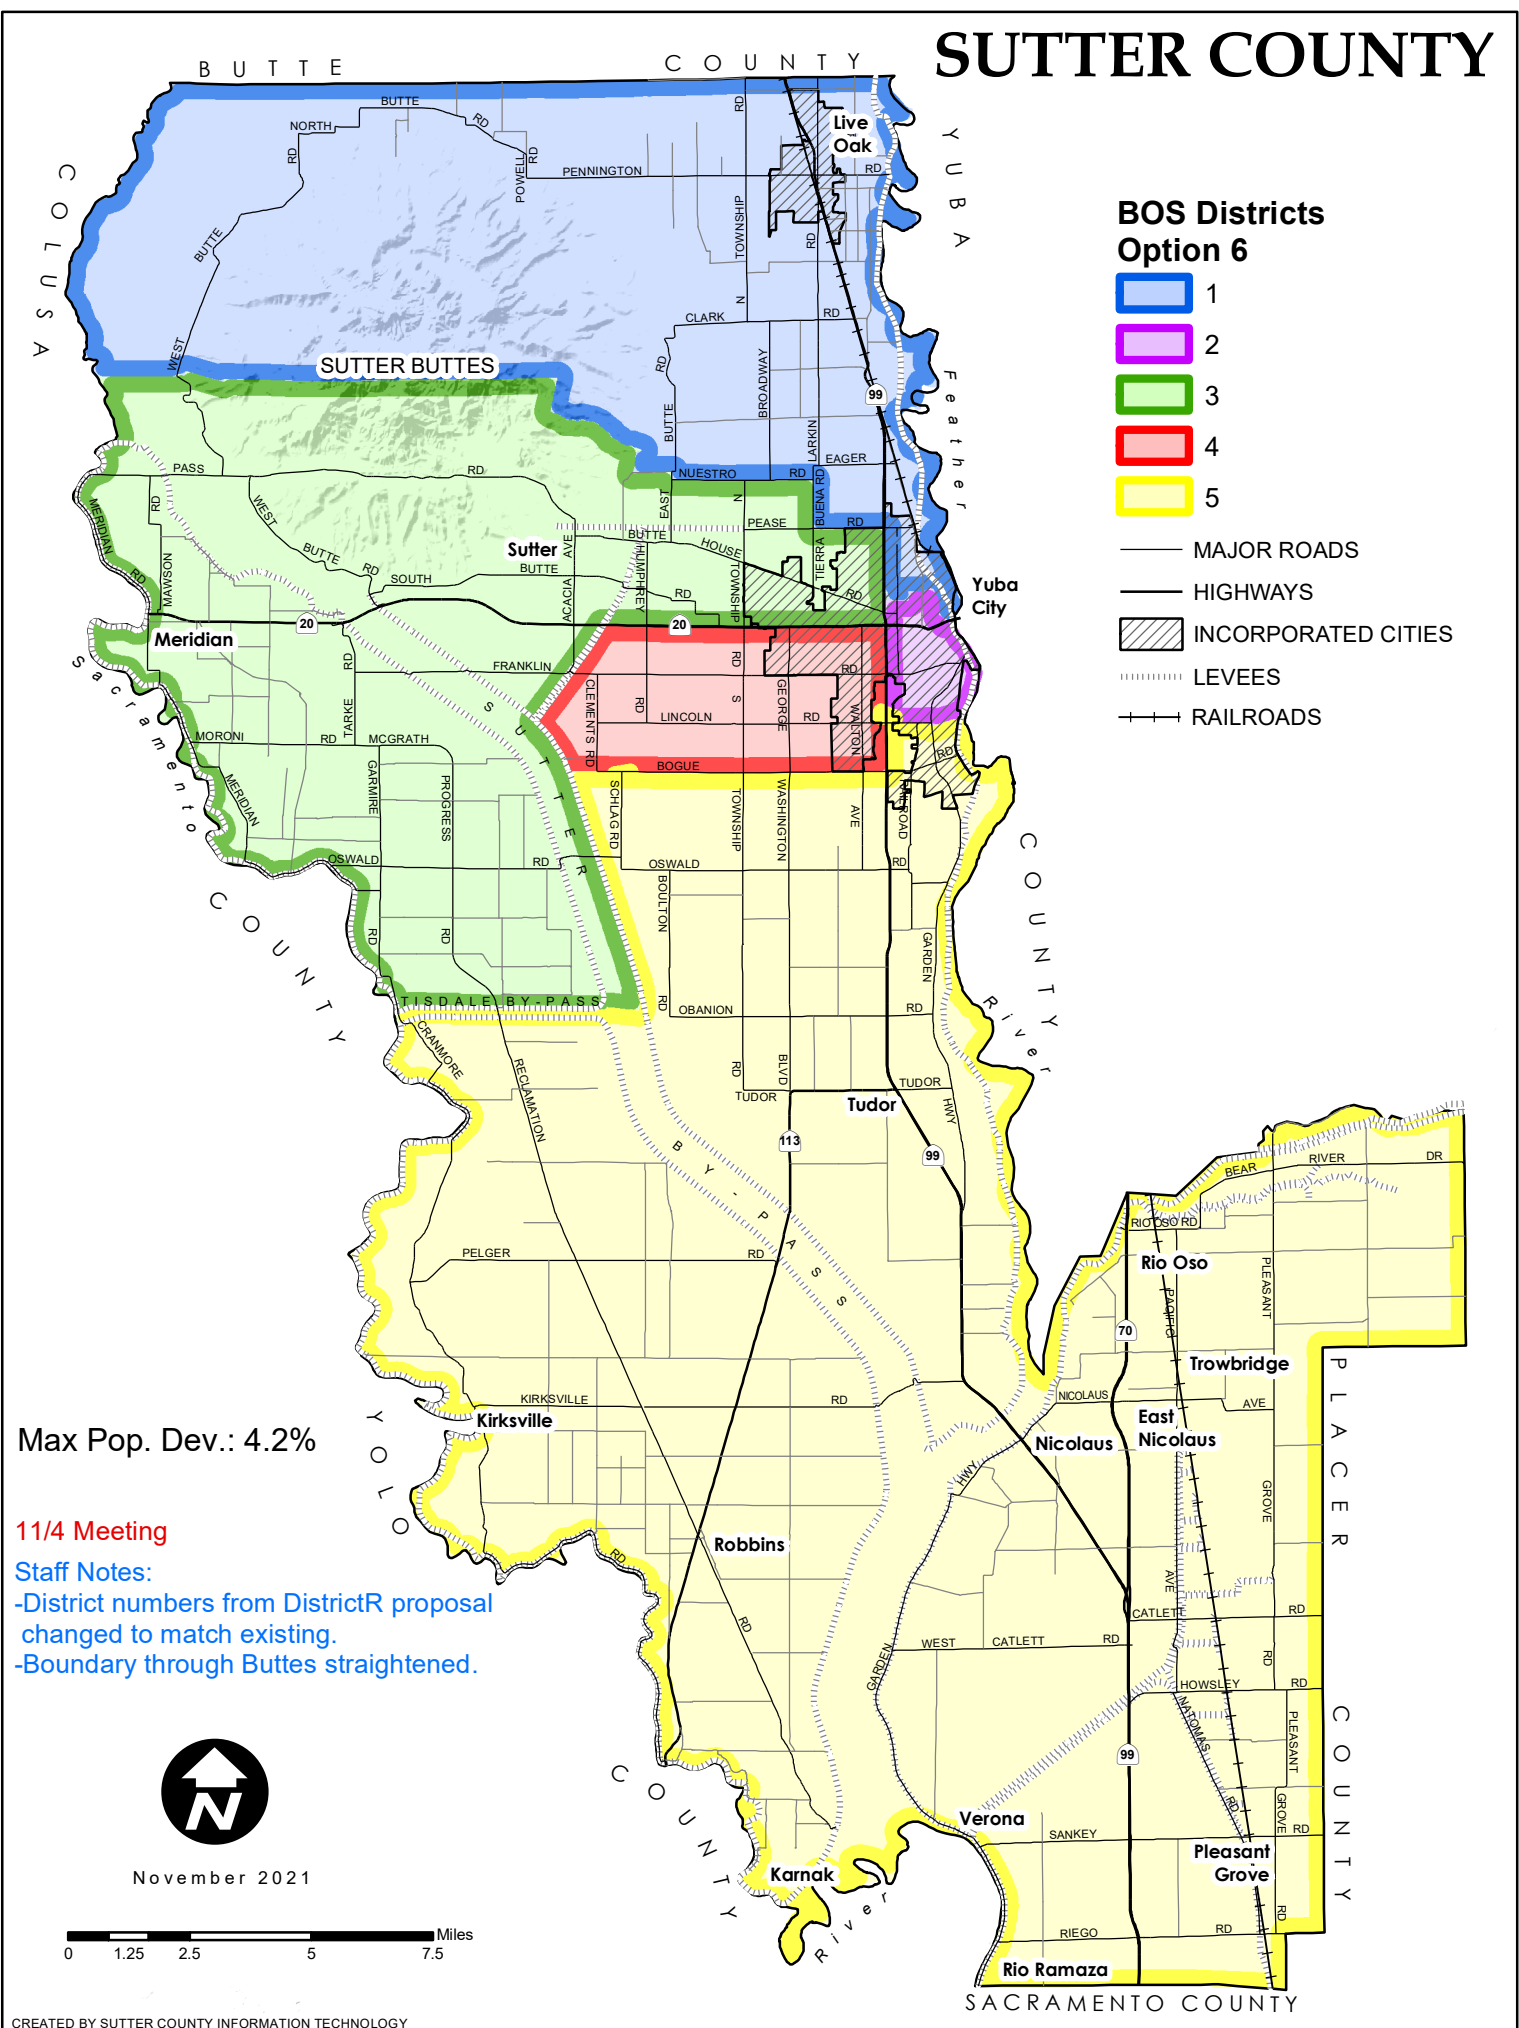

SUTTER COUNTY

BOS Districts Option 6

- 1
- 2
- 3
- 4
- 5
- MAJOR ROADS
- HIGHWAYS
- INCORPORATED CITIES
- LEVEES
- RAILROADS

Max Pop. Dev.: 4.2%

11/4 Meeting

Staff Notes:

- District numbers from DistrictR proposal changed to match existing.
- Boundary through Buttes straightened.

November 2021