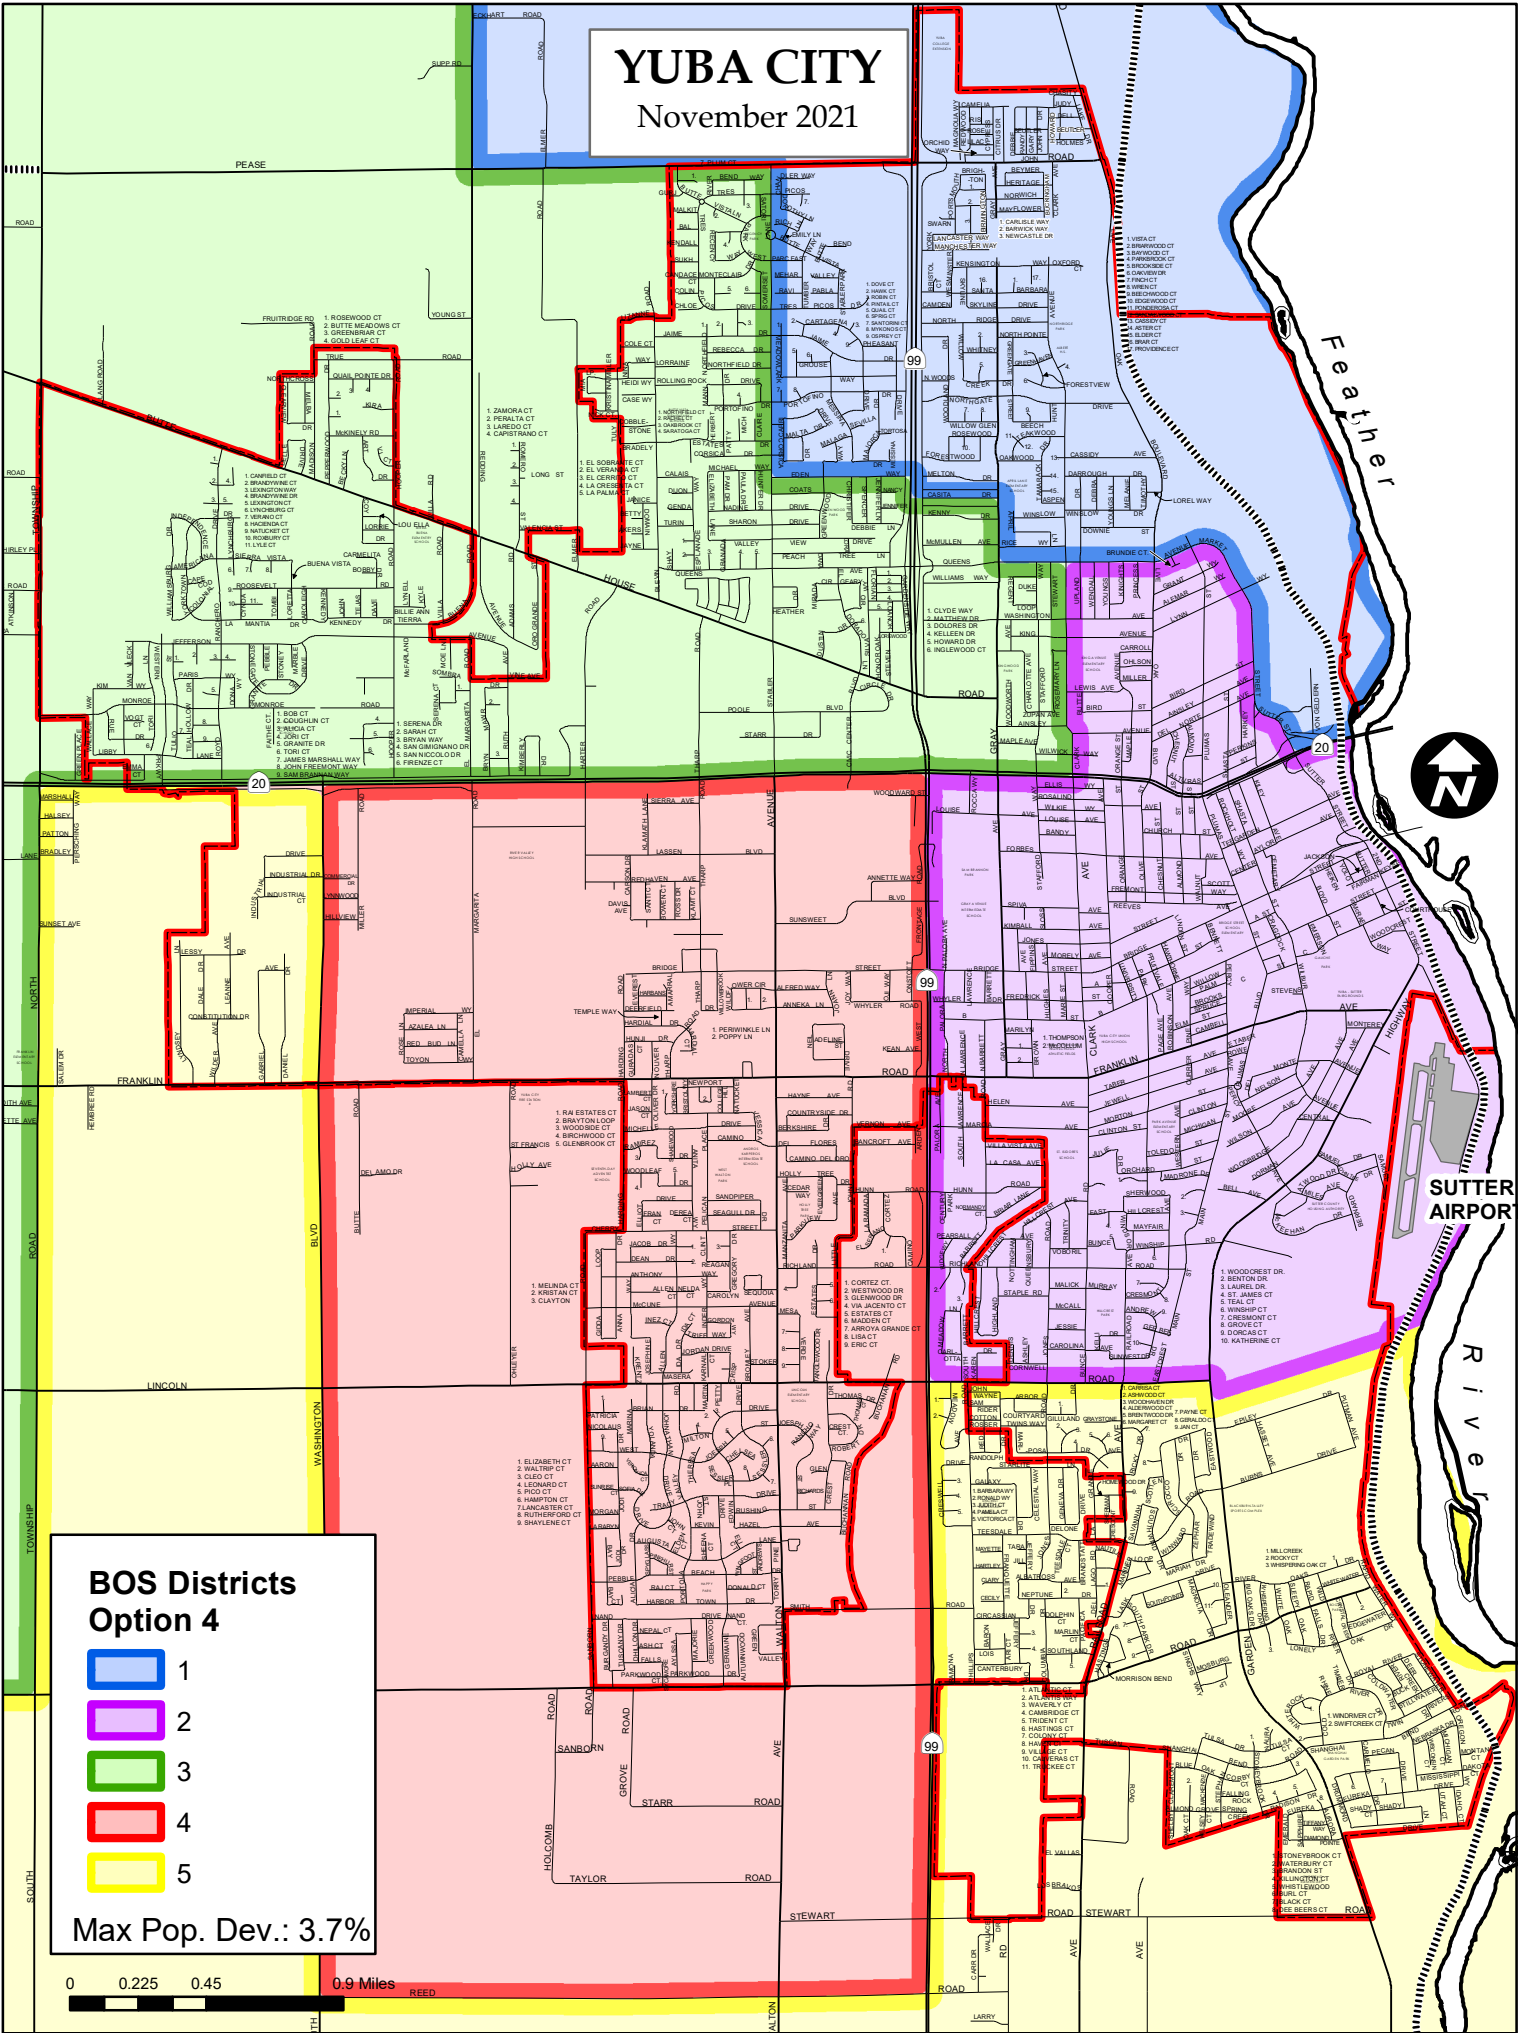

YUBA CITY

November 2021

BOS Districts Option 4

- 1
- 2
- 3
- 4
- 5

Max Pop. Dev.: 3.7%

SUTTER AIRPORT

Feather River