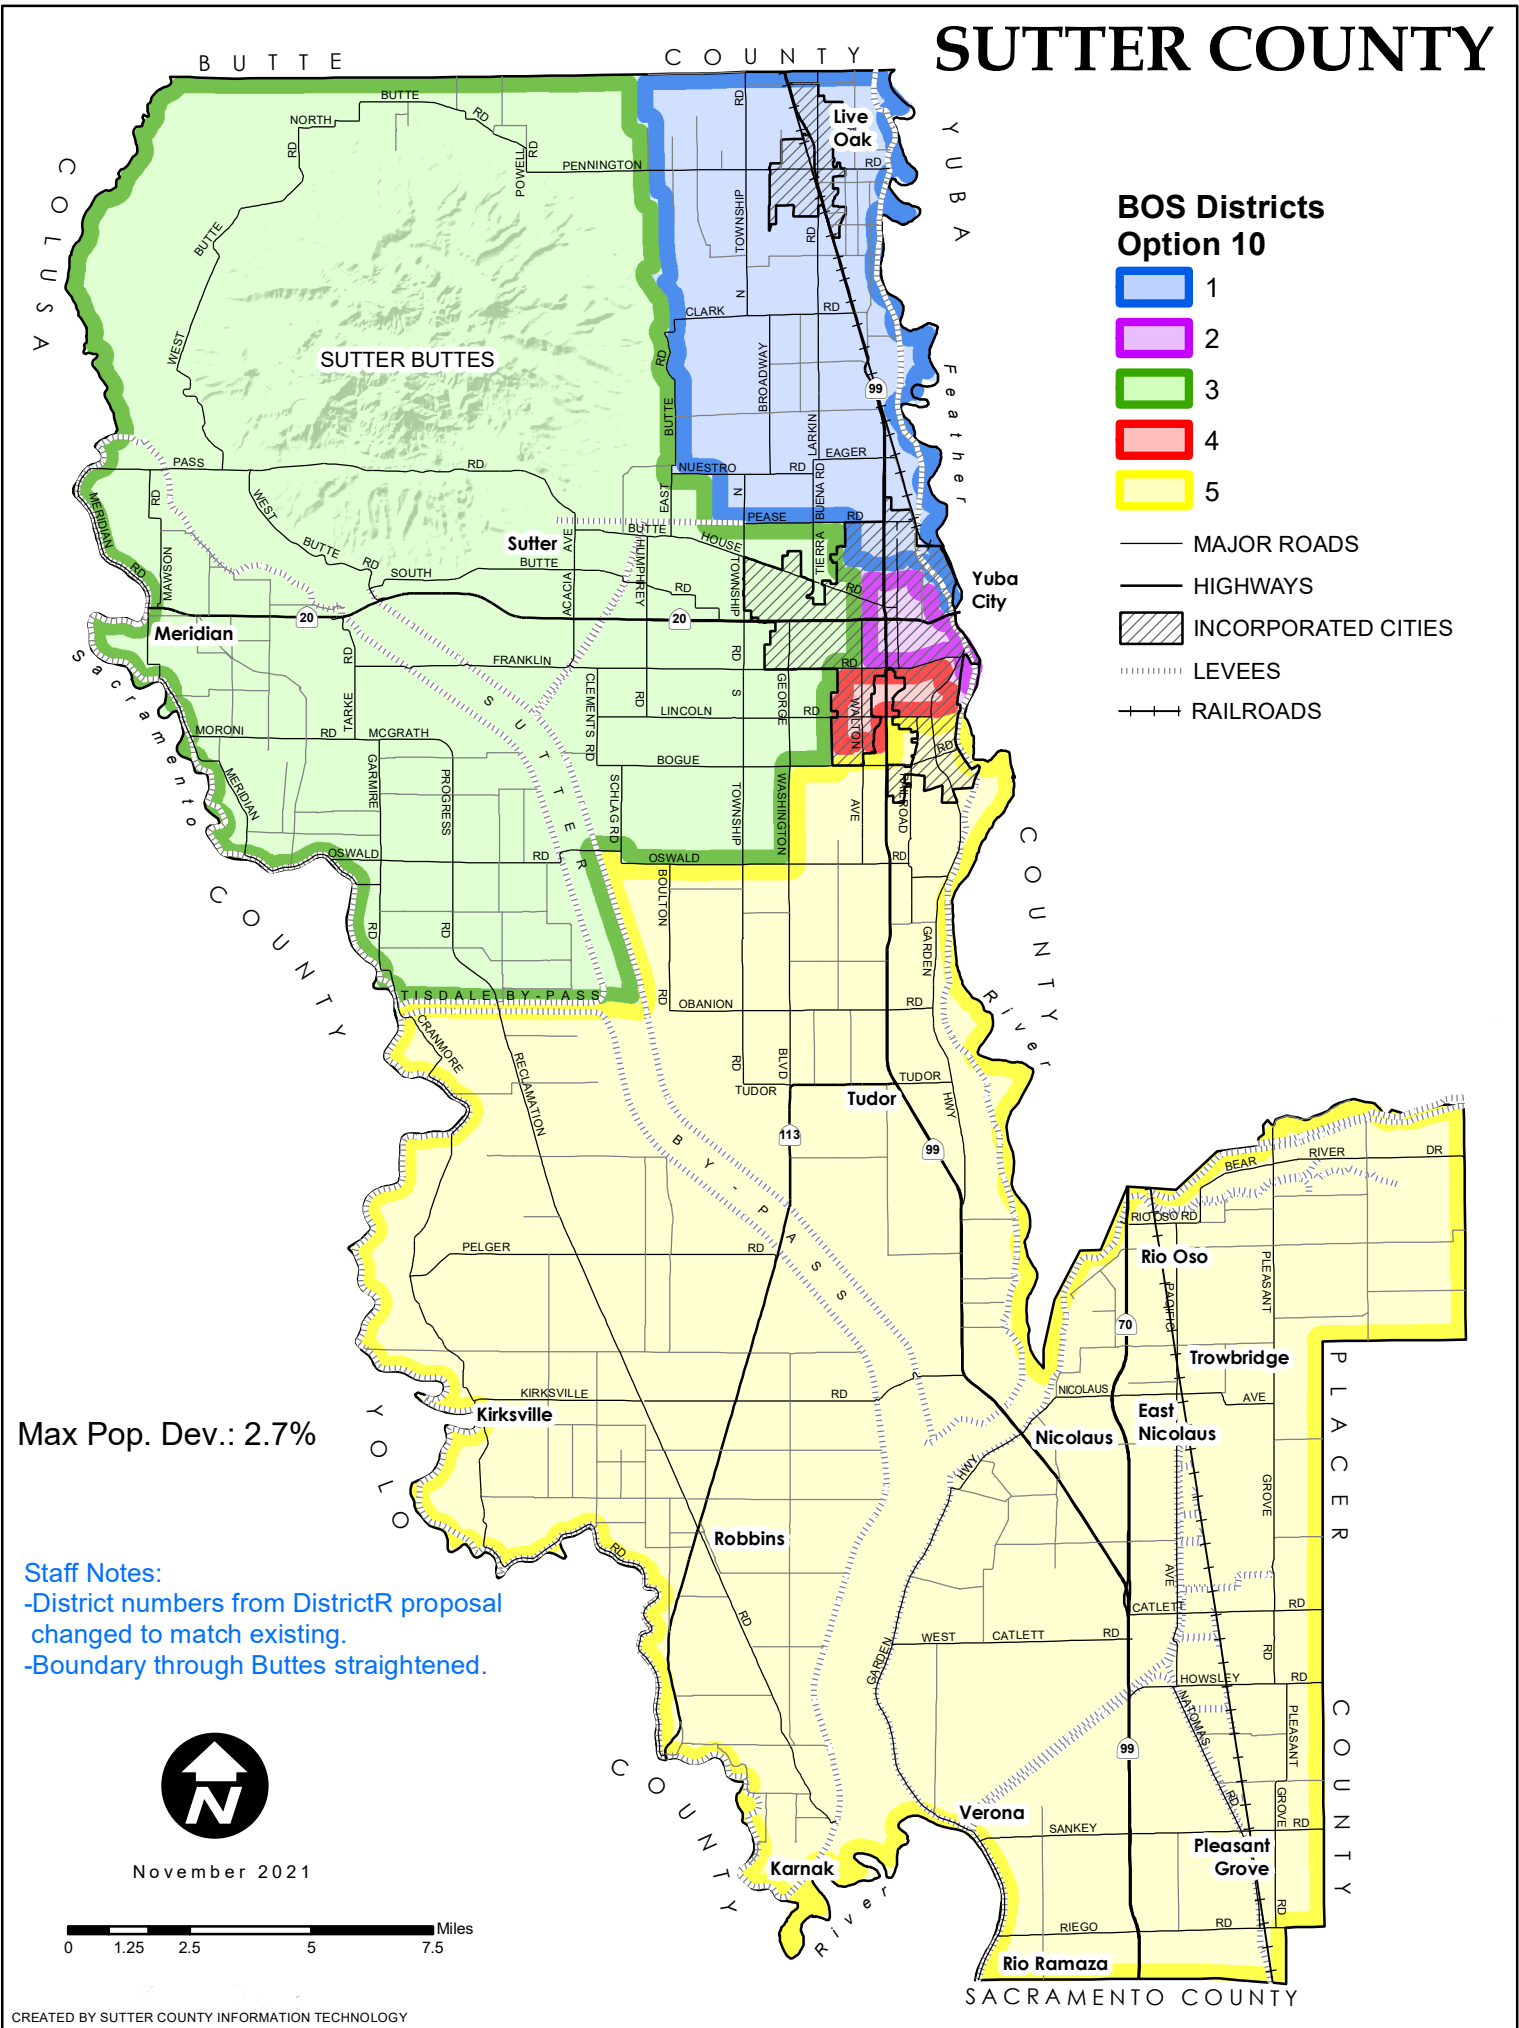

SUTTER COUNTY

Max Pop. Dev.: 2.7%

Staff Notes:

- District numbers from DistrictR proposal changed to match existing.
- Boundary through Buttes straightened.

November 2021