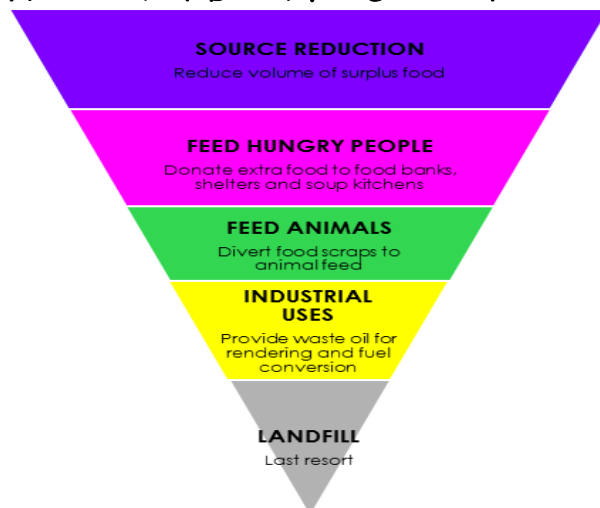

Hierarchy of Best Management Practices

What foods can be donated?

Almost anything you serve or sell, including canned and packaged food with expired dates, produce and prepared food.

- Infant formula is the only exception and cannot be used after its use-by date.

*Food waste that decomposes in landfills releases methane, a greenhouse gas that is at least **28 times more potent than carbon dioxide**.