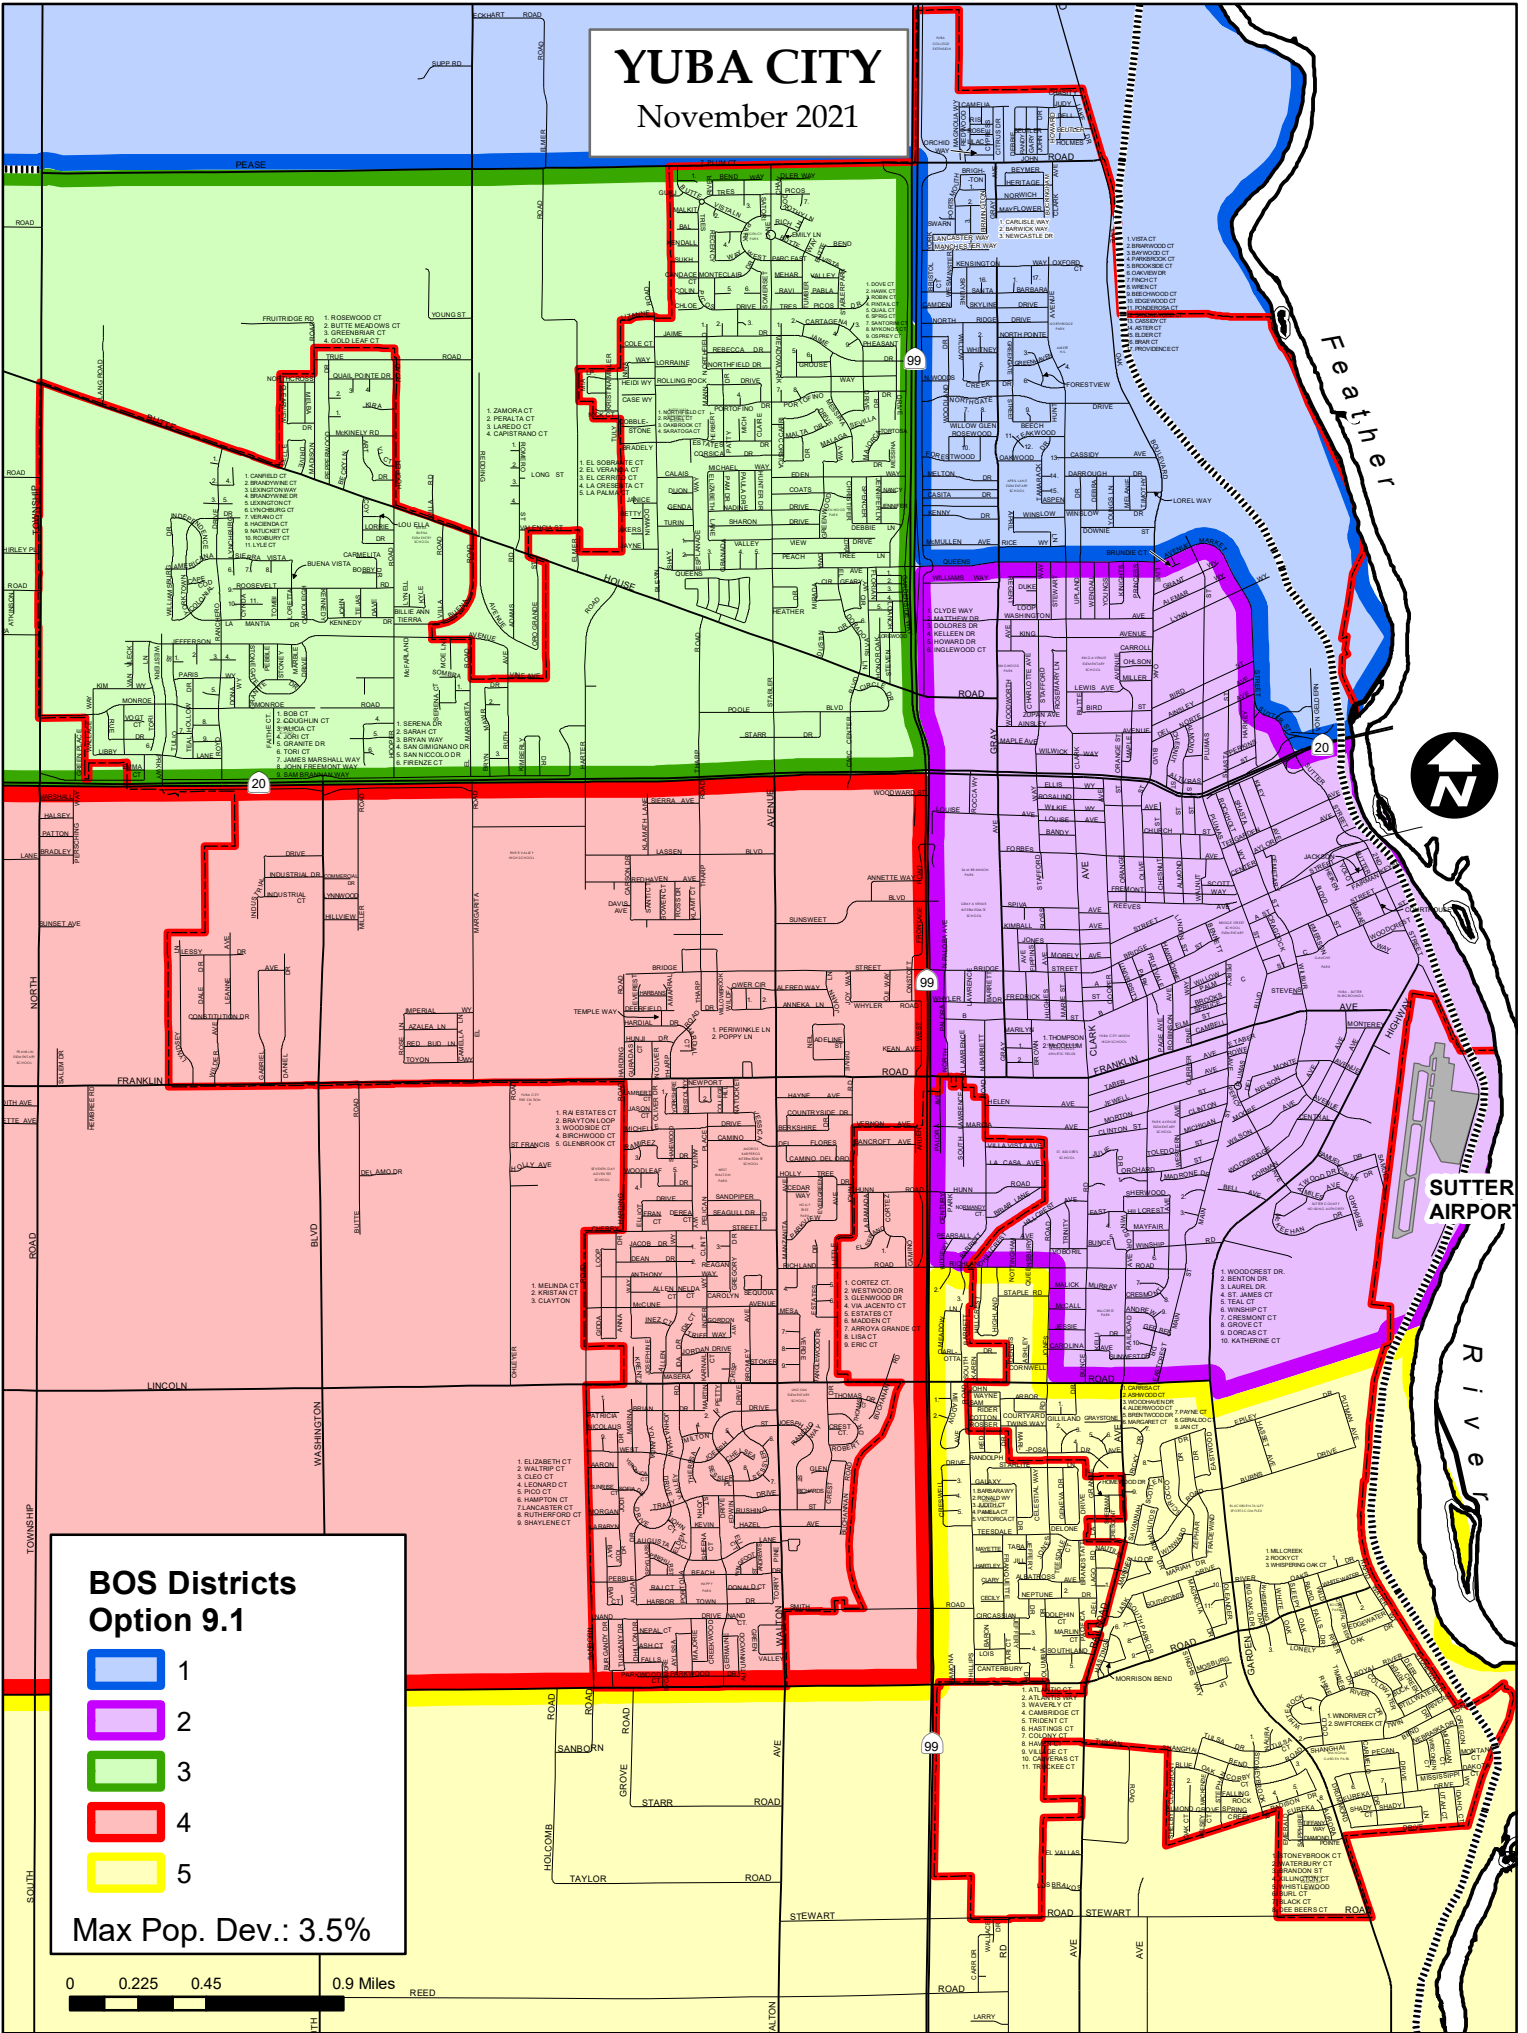

YUBA CITY

November 2021

BOS Districts Option 9.1

- 1
- 2
- 3
- 4
- 5

Max Pop. Dev.: 3.5%

SUTTER AIRPORT

Feather River

99

20

99

99

Map showing street names and district boundaries. District 1 (blue) is in the northwest. District 2 (purple) is in the northeast. District 3 (green) is in the west. District 4 (red) is in the center and south. District 5 (yellow) is in the southeast. Major roads include Highway 99, Highway 20, and the Feather River. Sutter Airport is located in the southeast. A north arrow is in the northeast. A scale bar is in the southwest.